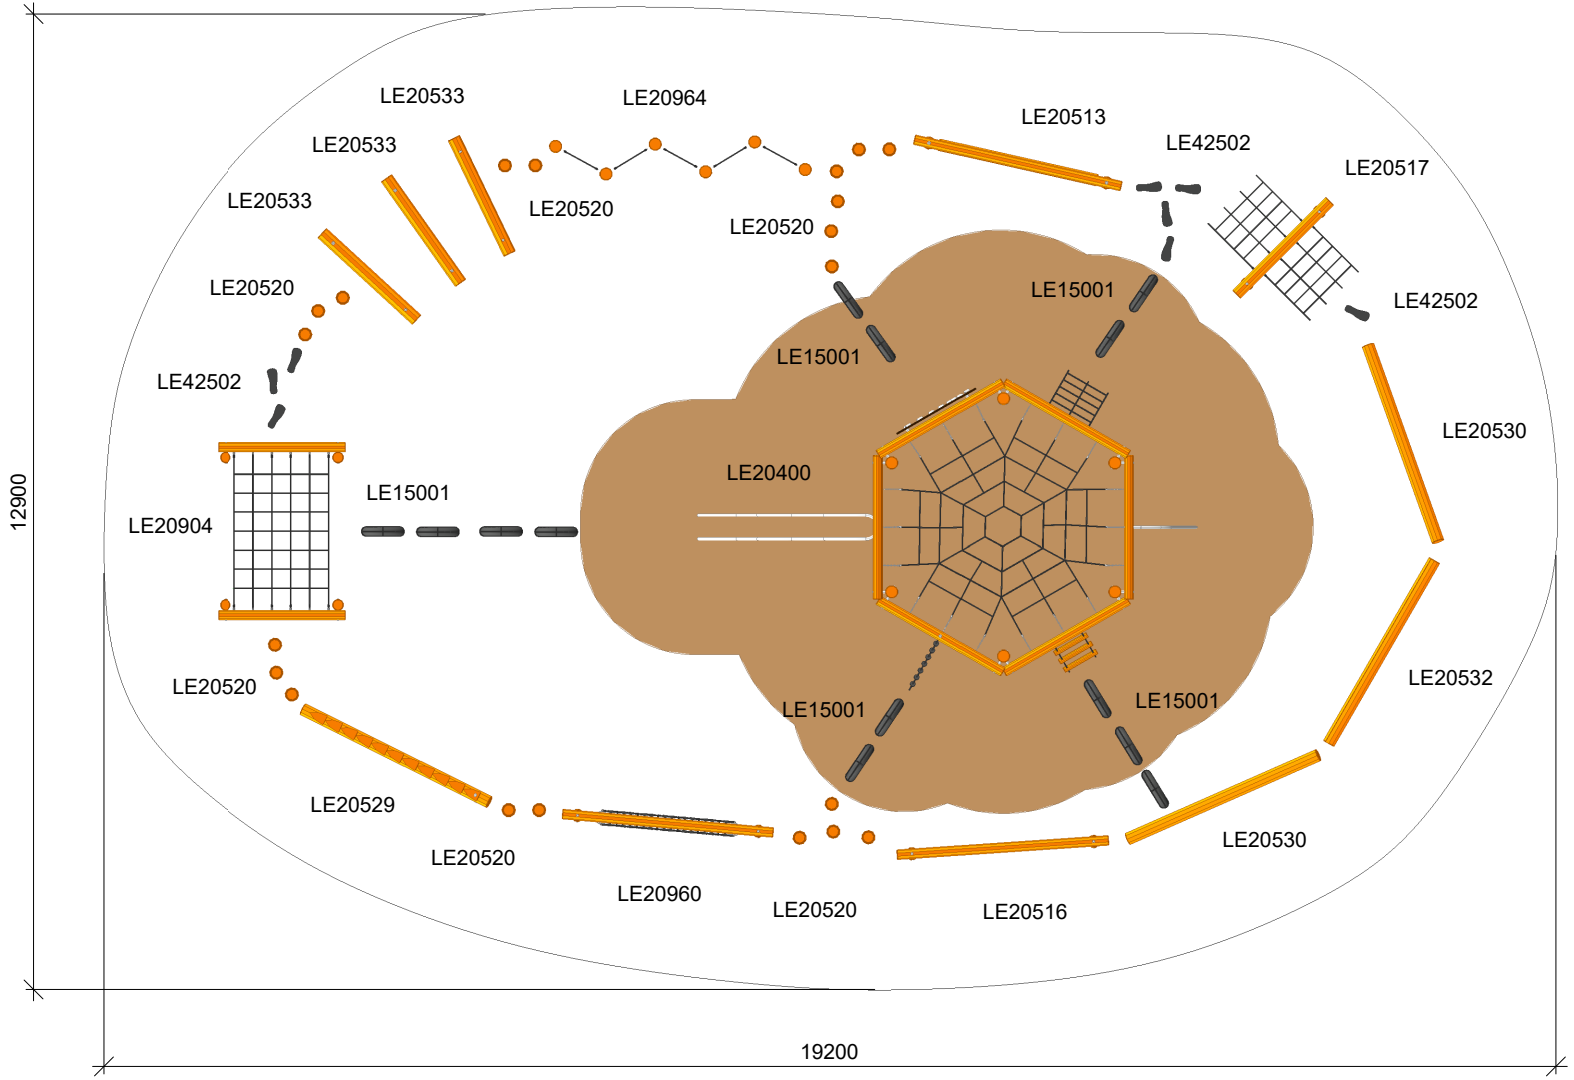

NORNA PLAYGROUNDS	
Traily 5	
LE 20624	
Dato 02.12.2015	REV. B:31.05.2024

< 2250

≥ EN 1176

This drawing is the property of NORNA PLAYGROUNDS and pursuant to current legislation may not be copied, transferred to or used by any third party. Should this drawing be used, a fee of 10% of the assumed contract price will be charged.