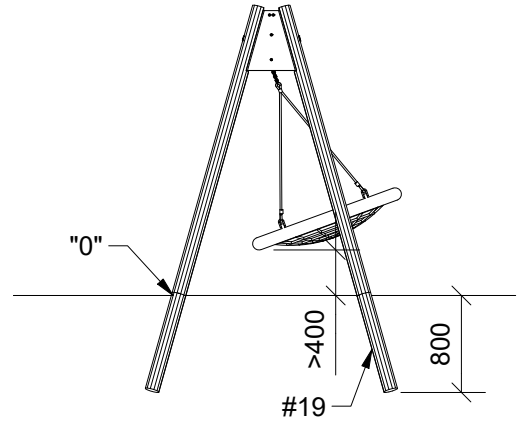

LE20224U
LE20224

1/6

2

6t

18,3m²

7,3x2,5x2,3m

~213 kg

~0,15m³

Ø12x320cm

49kg

Parts List		
QTY	PART NO	DESCRIP.
1	LE26136	Swing seat basket Ø1250mm
1	S12278	Steel beam
2	S12275	Endplate
4	RS00176	Ø100-120x3200mm

Parts List		
QTY	PART NO	DESCRIP.
2	B10050	Safety chain 6mm L:20cm
4	LE13018	Button
2	LE13019	Pin
8	LE16080	10x25mm bottomhead
4	LE16098	M12x1,25mm nut
12	LE16104	M10x1,25mm nut
4	LE16153	M10 - Ø29mm
4	LE16215	M10x90mm bolt
4	LE16224	M12x120mm bolt
8	LE16250	M10x60mm hex screw
20	LE16530	M10 nut cap
4	LE16532	M12 nut cap
16	LE16538	Cap Ø12-14mm
4	LE16556	Ø42/38mm
2	LE40214	Swing Joint
4	RS00176	Ø100-120x3200mm
2	S12275	Endplate
1	S12278	Steel beam

Parts List		
QTY	PART NO	DESCRIP.
4	LE13100	Shackle
6	LE15901	3x16, PH
1	LE15904	Max 4 pers. tag
1	LE15910	Name tag
1	LE16601	Loctite 5ml (Glue)
16	LE16538	Cap Ø12-14mm