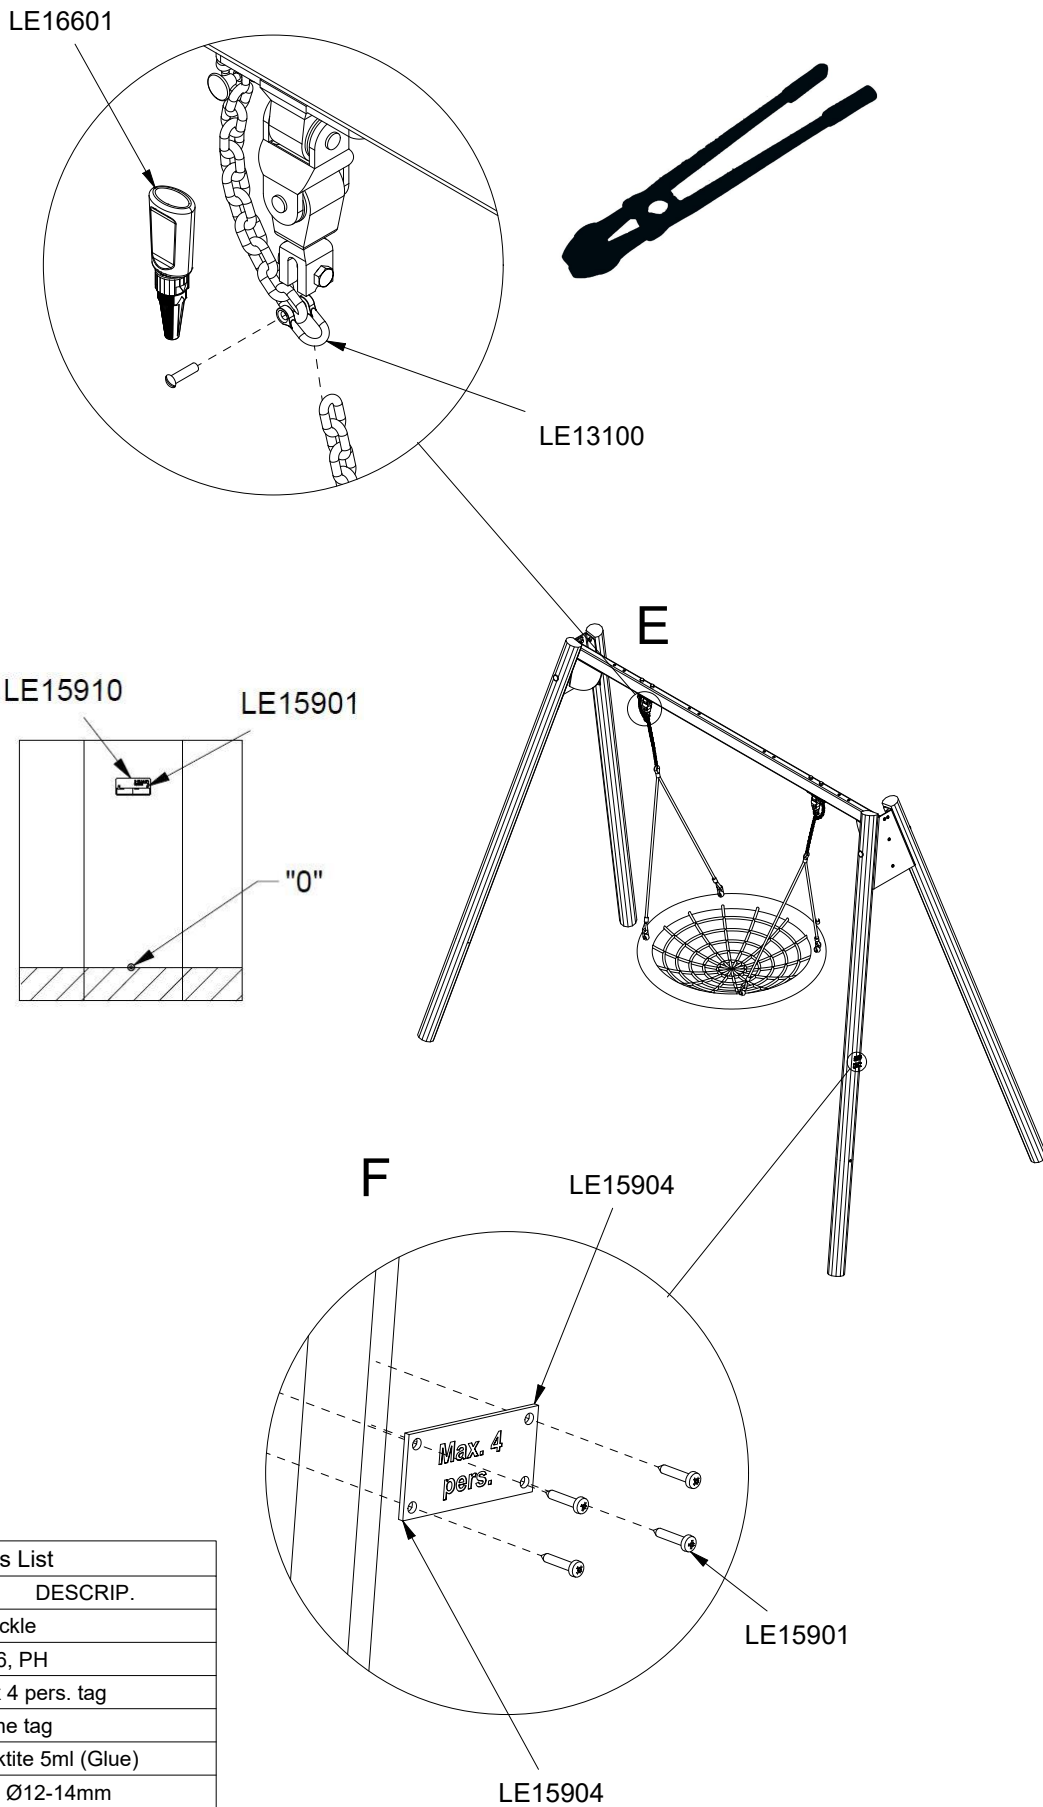

LE20224U
LE20224

1/6

2

6t

18,3m²

7,3x2,5x2,3m

~213 kg

~0,15m³

Ø12x320cm

49kg

Parts List		
QTY	PART NO	DESCRIP.
1	LE26136	Swing seat basket Ø1250mm
1	S12278	Steel beam
2	S12275	Endplate
4	RS00176	Ø100-120x3200mm

Parts List		
QTY	PART NO	DESCRIP.
2	B10050	Safety chain 6mm L:20cm
4	LE13018	Button
2	LE13019	Pin
8	LE16080	10x25mm bottomhead
4	LE16098	M12x1,25mm nut
12	LE16104	M10x1,25mm nut
4	LE16153	M10 - Ø29mm
4	LE16215	M10x90mm bolt
4	LE16224	M12x120mm bolt
8	LE16250	M10x60mm hex screw
20	LE16530	M10 nut cap
4	LE16532	M12 nut cap
16	LE16538	Cap Ø12-14mm
4	LE16556	Ø42/38mm
2	LE40214	Swing Joint
4	RS00176	Ø100-120x3200mm
2	S12275	Endplate
1	S12278	Steel beam

Parts List		
QTY	PART NO	DESCRIP.
4	LE13100	Shackle
6	LE15901	3x16, PH
1	LE15904	Max 4 pers. tag
1	LE15910	Name tag
1	LE16601	Loctite 5ml (Glue)
16	LE16538	Cap Ø12-14mm