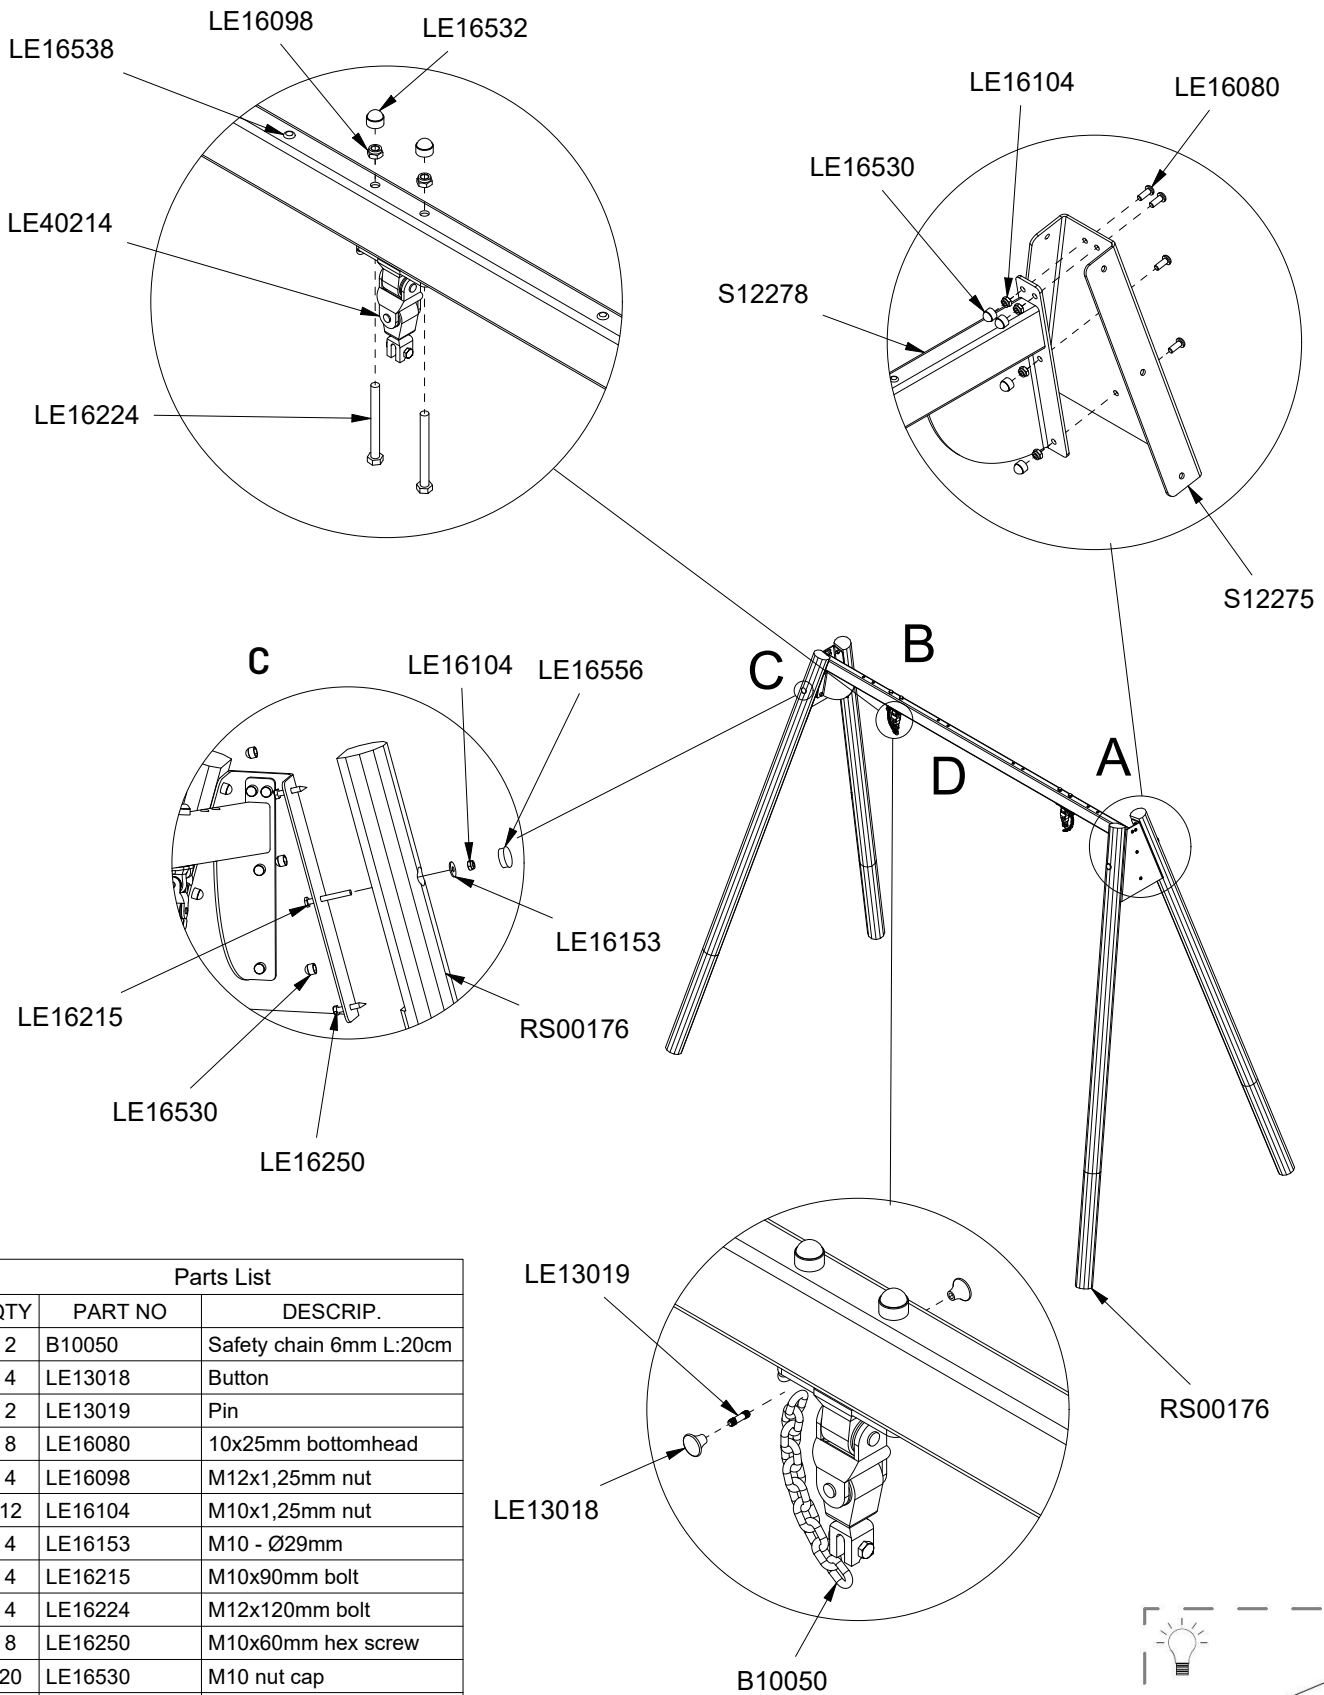

LE20224U
LE20224

1/6

2

6t

18,3m²

7,3x2,5x2,3m

~213 kg

~0,15m³

Ø12x320cm

49kg

Parts List		
QTY	PART NO	DESCRIP.
1	LE26136	Swing seat basket Ø1250mm
1	S12278	Steel beam
2	S12275	Endplate
4	RS00176	Ø100-120x3200mm

Parts List		
QTY	PART NO	DESCRIP.
2	B10050	Safety chain 6mm L:20cm
4	LE13018	Button
2	LE13019	Pin
8	LE16080	10x25mm bottomhead
4	LE16098	M12x1,25mm nut
12	LE16104	M10x1,25mm nut
4	LE16153	M10 - Ø29mm
4	LE16215	M10x90mm bolt
4	LE16224	M12x120mm bolt
8	LE16250	M10x60mm hex screw
20	LE16530	M10 nut cap
4	LE16532	M12 nut cap
16	LE16538	Cap Ø12-14mm
4	LE16556	Ø42/38mm
2	LE40214	Swing Joint
4	RS00176	Ø100-120x3200mm
2	S12275	Endplate
1	S12278	Steel beam

Parts List		
QTY	PART NO	DESCRIP.
4	LE13100	Shackle
6	LE15901	3x16, PH
1	LE15904	Max 4 pers. tag
1	LE15910	Name tag
1	LE16601	Loctite 5ml (Glue)
16	LE16538	Cap Ø12-14mm