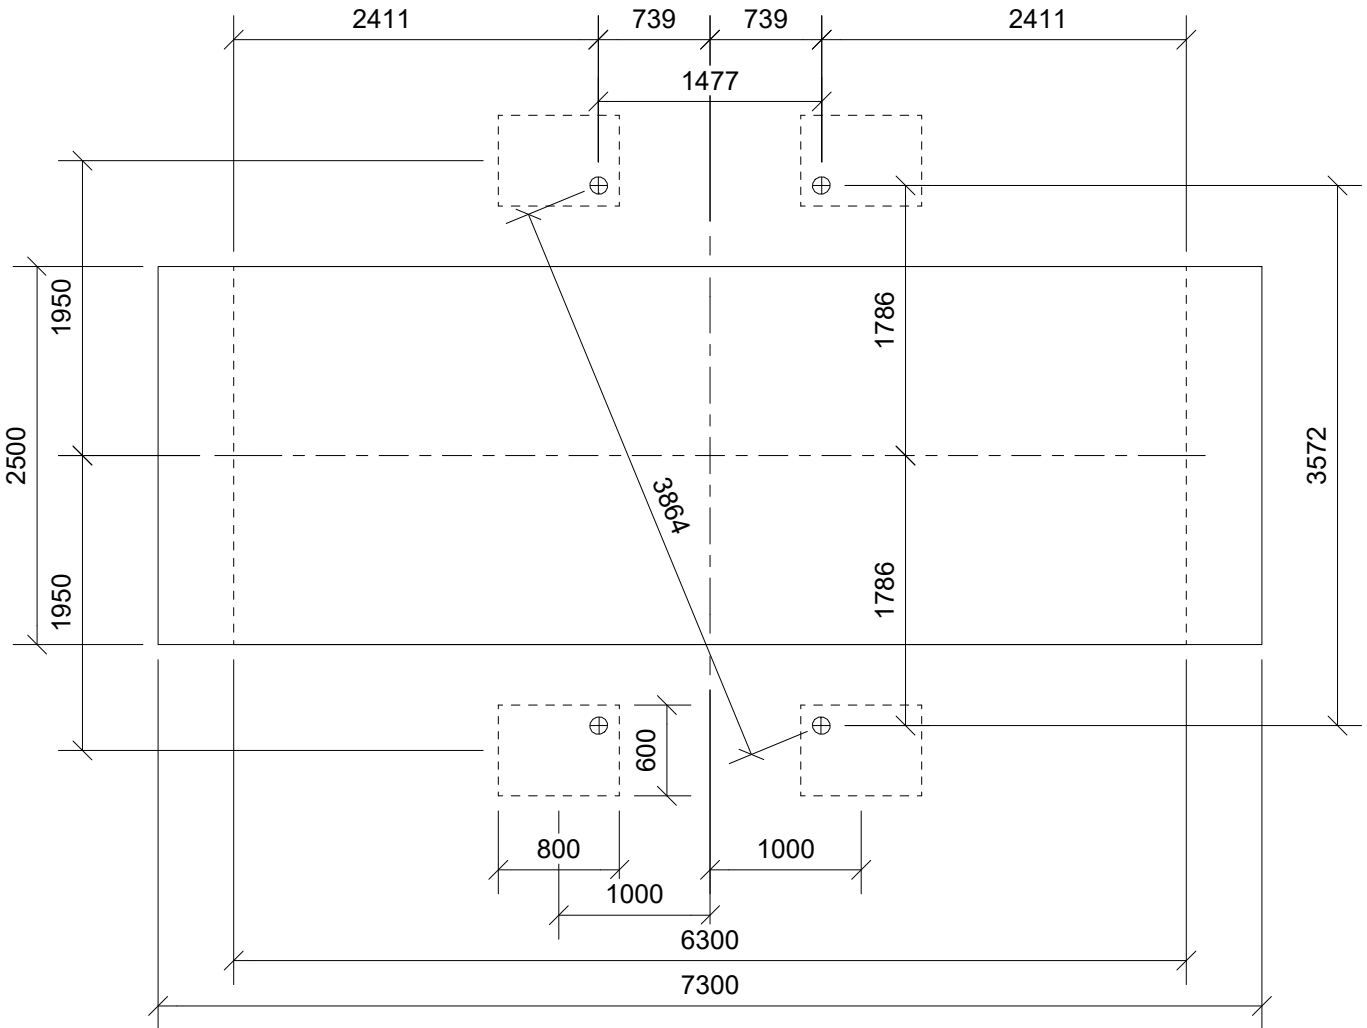

LE20224U
LE20224

1/6

2

6t

18,3m²

7,3x2,5x2,3m

~213 kg

~0,15m³

Ø12x320cm

49kg

Parts List		
QTY	PART NO	DESCRIP.
1	LE26136	Swing seat basket Ø1250mm
1	S12278	Steel beam
2	S12275	Endplate
4	RS00176	Ø100-120x3200mm

Parts List		
QTY	PART NO	DESCRIP.
2	B10050	Safety chain 6mm L:20cm
4	LE13018	Button
2	LE13019	Pin
8	LE16080	10x25mm bottomhead
4	LE16098	M12x1,25mm nut
12	LE16104	M10x1,25mm nut
4	LE16153	M10 - Ø29mm
4	LE16215	M10x90mm bolt
4	LE16224	M12x120mm bolt
8	LE16250	M10x60mm hex screw
20	LE16530	M10 nut cap
4	LE16532	M12 nut cap
16	LE16538	Cap Ø12-14mm
4	LE16556	Ø42/38mm
2	LE40214	Swing Joint
4	RS00176	Ø100-120x3200mm
2	S12275	Endplate
1	S12278	Steel beam

Parts List		
QTY	PART NO	DESCRIP.
4	LE13100	Shackle
6	LE15901	3x16, PH
1	LE15904	Max 4 pers. tag
1	LE15910	Name tag
1	LE16601	Loctite 5ml (Glue)
16	LE16538	Cap Ø12-14mm