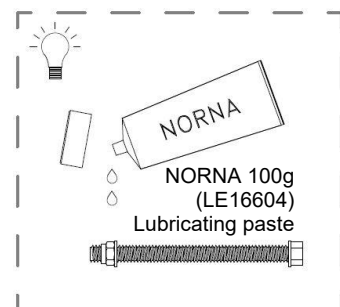

Ø12x320cm

49kg

Parts List		
QTY	PART NO	DESCRIP.
1	LE26136	Swing seat basket Ø1250mm
1	S12278	Steel beam
2	S12275	Endplate
4	RS00176	Ø100-120x3200mm

Parts List		
QTY	PART NO	DESCRIP.
2	B10050	Safety chain 6mm L:20cm
4	LE13018	Button
2	LE13019	Pin
8	LE16080	10x25mm bottomhead
4	LE16098	M12x1,25mm nut
12	LE16104	M10x1,25mm nut
4	LE16153	M10 - Ø29mm
4	LE16215	M10x90mm bolt
4	LE16224	M12x120mm bolt
8	LE16250	M10x60mm hex screw
20	LE16530	M10 nut cap
4	LE16532	M12 nut cap
16	LE16538	Cap Ø12-14mm
4	LE16556	Ø42/38mm
2	LE40214	Swing Joint
4	RS00176	Ø100-120x3200mm
2	S12275	Endplate
1	S12278	Steel beam

Parts List		
QTY	PART NO	DESCRIP.
4	LE13100	Shackle
6	LE15901	3x16, PH
1	LE15904	Max 4 pers. tag
1	LE15910	Name tag
1	LE16601	Loctite 5ml (Glue)
16	LE16538	Cap Ø12-14mm