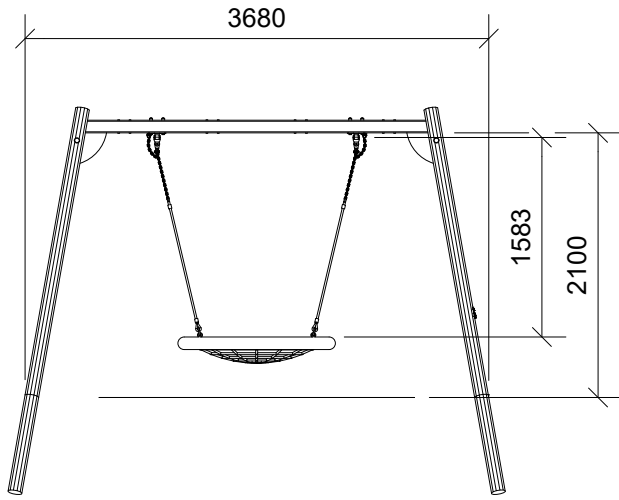

LE20224U
LE20224

1/6

2

6t

18,3m²

7,3x2,5x2,3m

~213 kg

~0,15m³

Ø12x320cm

49kg

Parts List		
QTY	PART NO	DESCRIP.
1	LE26136	Swing seat basket Ø1250mm
1	S12278	Steel beam
2	S12275	Endplate
4	RS00176	Ø100-120x3200mm

Parts List		
QTY	PART NO	DESCRIP.
2	B10050	Safety chain 6mm L:20cm
4	LE13018	Button
2	LE13019	Pin
8	LE16080	10x25mm bottomhead
4	LE16098	M12x1,25mm nut
12	LE16104	M10x1,25mm nut
4	LE16153	M10 - Ø29mm
4	LE16215	M10x90mm bolt
4	LE16224	M12x120mm bolt
8	LE16250	M10x60mm hex screw
20	LE16530	M10 nut cap
4	LE16532	M12 nut cap
16	LE16538	Cap Ø12-14mm
4	LE16556	Ø42/38mm
2	LE40214	Swing Joint
4	RS00176	Ø100-120x3200mm
2	S12275	Endplate
1	S12278	Steel beam

Parts List		
QTY	PART NO	DESCRIP.
4	LE13100	Shackle
6	LE15901	3x16, PH
1	LE15904	Max 4 pers. tag
1	LE15910	Name tag
1	LE16601	Loctite 5ml (Glue)
16	LE16538	Cap Ø12-14mm