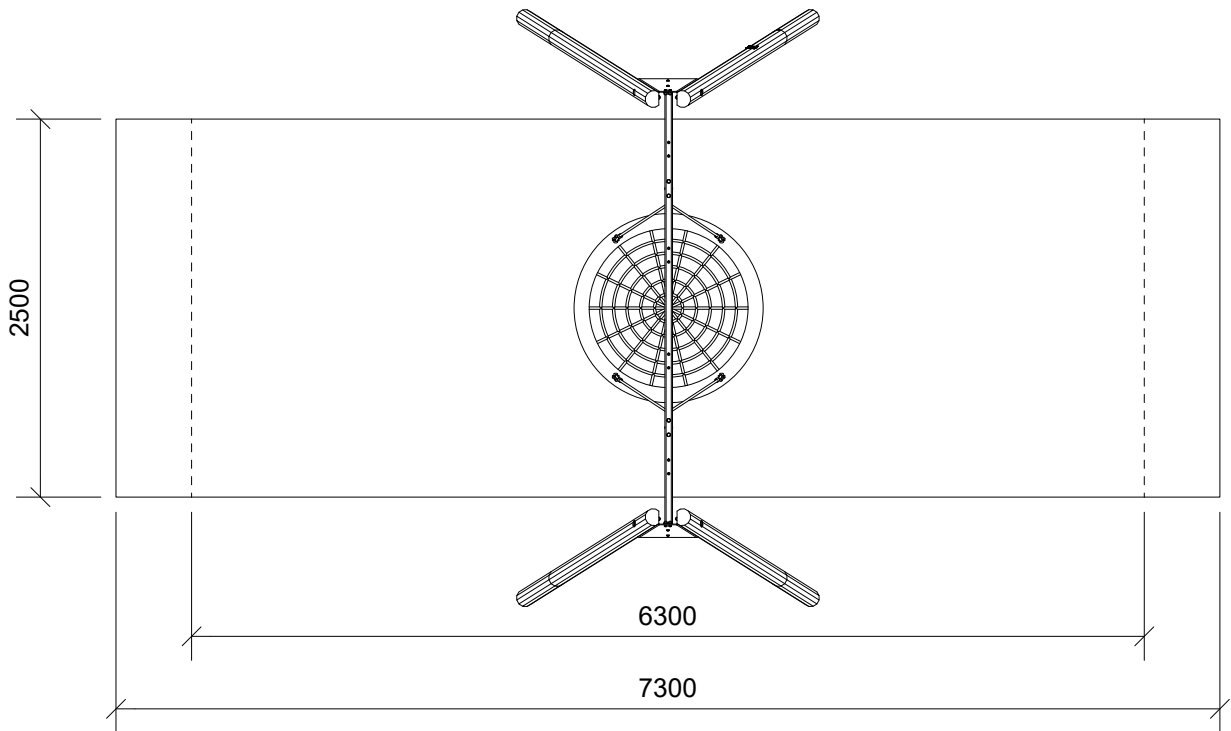

LE20224U
LE20224

1/6

2

6t

18,3m²

7,3x2,5x2,3m

~213 kg

~0,15m³

Ø12x320cm

49kg

Parts List		
QTY	PART NO	DESCRIP.
1	LE26136	Swing seat basket Ø1250mm
1	S12278	Steel beam
2	S12275	Endplate
4	RS00176	Ø100-120x3200mm

Parts List		
QTY	PART NO	DESCRIP.
2	B10050	Safety chain 6mm L:20cm
4	LE13018	Button
2	LE13019	Pin
8	LE16080	10x25mm bottomhead
4	LE16098	M12x1,25mm nut
12	LE16104	M10x1,25mm nut
4	LE16153	M10 - Ø29mm
4	LE16215	M10x90mm bolt
4	LE16224	M12x120mm bolt
8	LE16250	M10x60mm hex screw
20	LE16530	M10 nut cap
4	LE16532	M12 nut cap
16	LE16538	Cap Ø12-14mm
4	LE16556	Ø42/38mm
2	LE40214	Swing Joint
4	RS00176	Ø100-120x3200mm
2	S12275	Endplate
1	S12278	Steel beam

Parts List		
QTY	PART NO	DESCRIP.
4	LE13100	Shackle
6	LE15901	3x16, PH
1	LE15904	Max 4 pers. tag
1	LE15910	Name tag
1	LE16601	Loctite 5ml (Glue)
16	LE16538	Cap Ø12-14mm