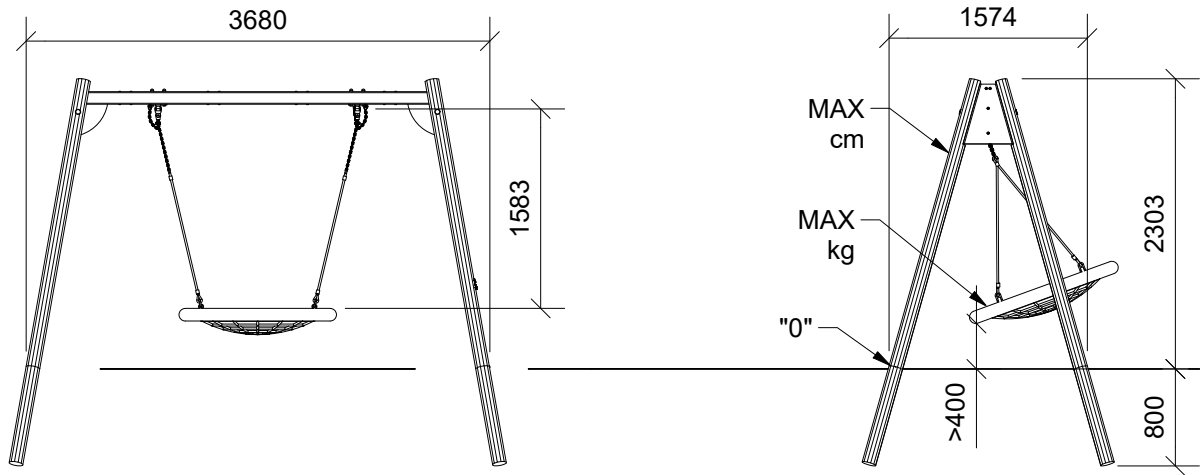

LE20224U
LE20224

1/6

2

6t

18,3m²

7,3x2,5x2,3m

~213 kg

~0,15m³

Ø12x320cm

49kg

Parts List		
QTY	PART NO	DESCRIP.
1	LE26136	Swing seat basket Ø1250mm
1	S12278	Steel beam
2	S12275	Endplate
4	RS00176	Ø100-120x3200mm

Parts List		
QTY	PART NO	DESCRIP.
2	B10050	Safety chain 6mm L:20cm
4	LE13018	Button
2	LE13019	Pin
8	LE16080	10x25mm bottomhead
4	LE16098	M12x1,25mm nut
12	LE16104	M10x1,25mm nut
4	LE16153	M10 - Ø29mm
4	LE16215	M10x90mm bolt
4	LE16224	M12x120mm bolt
8	LE16250	M10x60mm hex screw
20	LE16530	M10 nut cap
4	LE16532	M12 nut cap
16	LE16538	Cap Ø12-14mm
4	LE16556	Ø42/38mm
2	LE40214	Swing Joint
4	RS00176	Ø100-120x3200mm
2	S12275	Endplate
1	S12278	Steel beam

Parts List		
QTY	PART NO	DESCRIP.
4	LE13100	Shackle
6	LE15901	3x16, PH
1	LE15904	Max 4 pers. tag
1	LE15910	Name tag
1	LE16601	Loctite 5ml (Glue)
16	LE16538	Cap Ø12-14mm