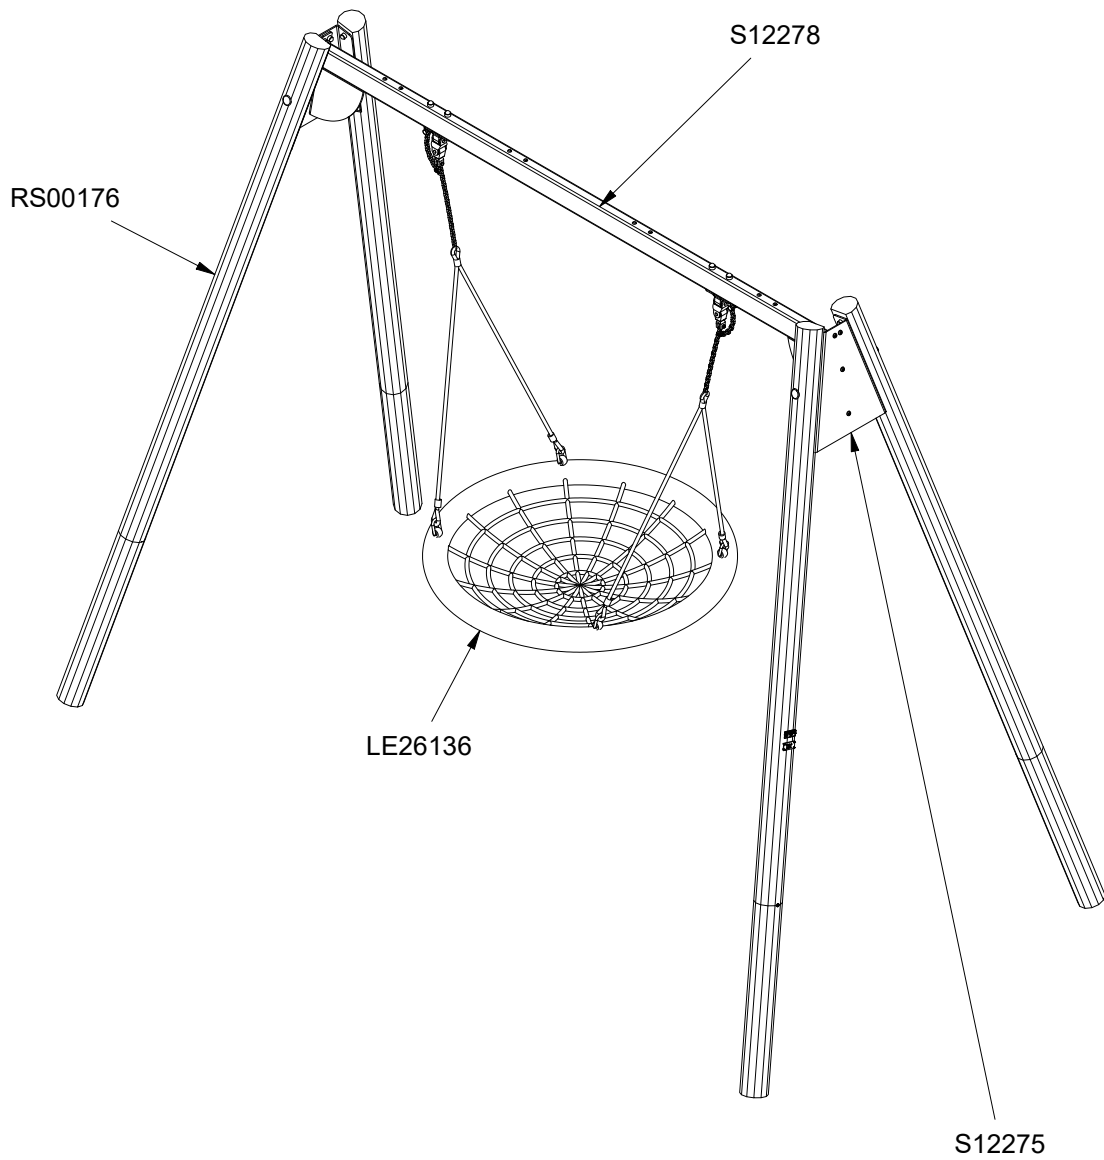

LE20224U
LE20224

1/6

2

6t

18,3m²

7,3x2,5x2,3m

~213 kg

~0,15m³

Ø12x320cm

49kg

Parts List		
QTY	PART NO	DESCRIP.
1	LE26136	Swing seat basket Ø1250mm
1	S12278	Steel beam
2	S12275	Endplate
4	RS00176	Ø100-120x3200mm

Parts List		
QTY	PART NO	DESCRIP.
2	B10050	Safety chain 6mm L:20cm
4	LE13018	Button
2	LE13019	Pin
8	LE16080	10x25mm bottomhead
4	LE16098	M12x1,25mm nut
12	LE16104	M10x1,25mm nut
4	LE16153	M10 - Ø29mm
4	LE16215	M10x90mm bolt
4	LE16224	M12x120mm bolt
8	LE16250	M10x60mm hex screw
20	LE16530	M10 nut cap
4	LE16532	M12 nut cap
16	LE16538	Cap Ø12-14mm
4	LE16556	Ø42/38mm
2	LE40214	Swing Joint
4	RS00176	Ø100-120x3200mm
2	S12275	Endplate
1	S12278	Steel beam

Parts List		
QTY	PART NO	DESCRIP.
4	LE13100	Shackle
6	LE15901	3x16, PH
1	LE15904	Max 4 pers. tag
1	LE15910	Name tag
1	LE16601	Loctite 5ml (Glue)
16	LE16538	Cap Ø12-14mm