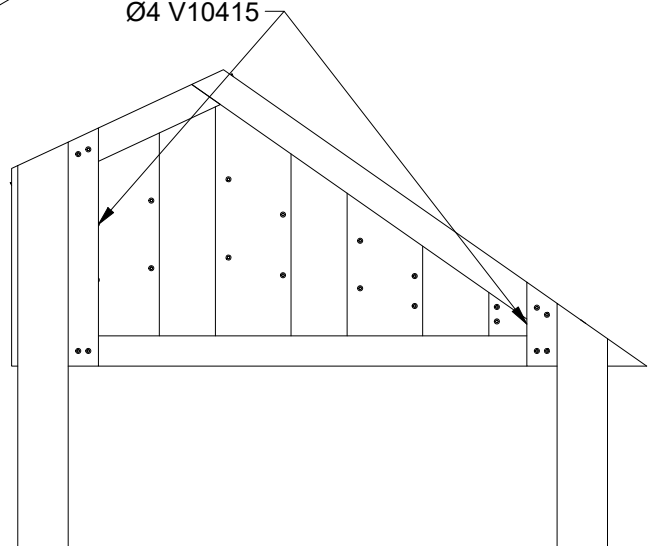

LE20098U
LE20098

1/7

2

3,5h

4,2 x 4,2 x 1,5 m

~205 kg

~0,16 m³

210x10x10 cm

40 kg

Parts List		
QTY	PART NO	DESCRIP.
2	D12000	970x476x150mm
1	D12001	1140x1360 mm
1	D12002	1360x590mm
1	D12003	1200x590mm
1	D12006	40x140x1170mm
1	D12007	40x140x1170mm
1	D12008	1200x590mm
2	LE 15852	Bracket
2	RS00609	100x100mm
2	RS00610	100x100mm