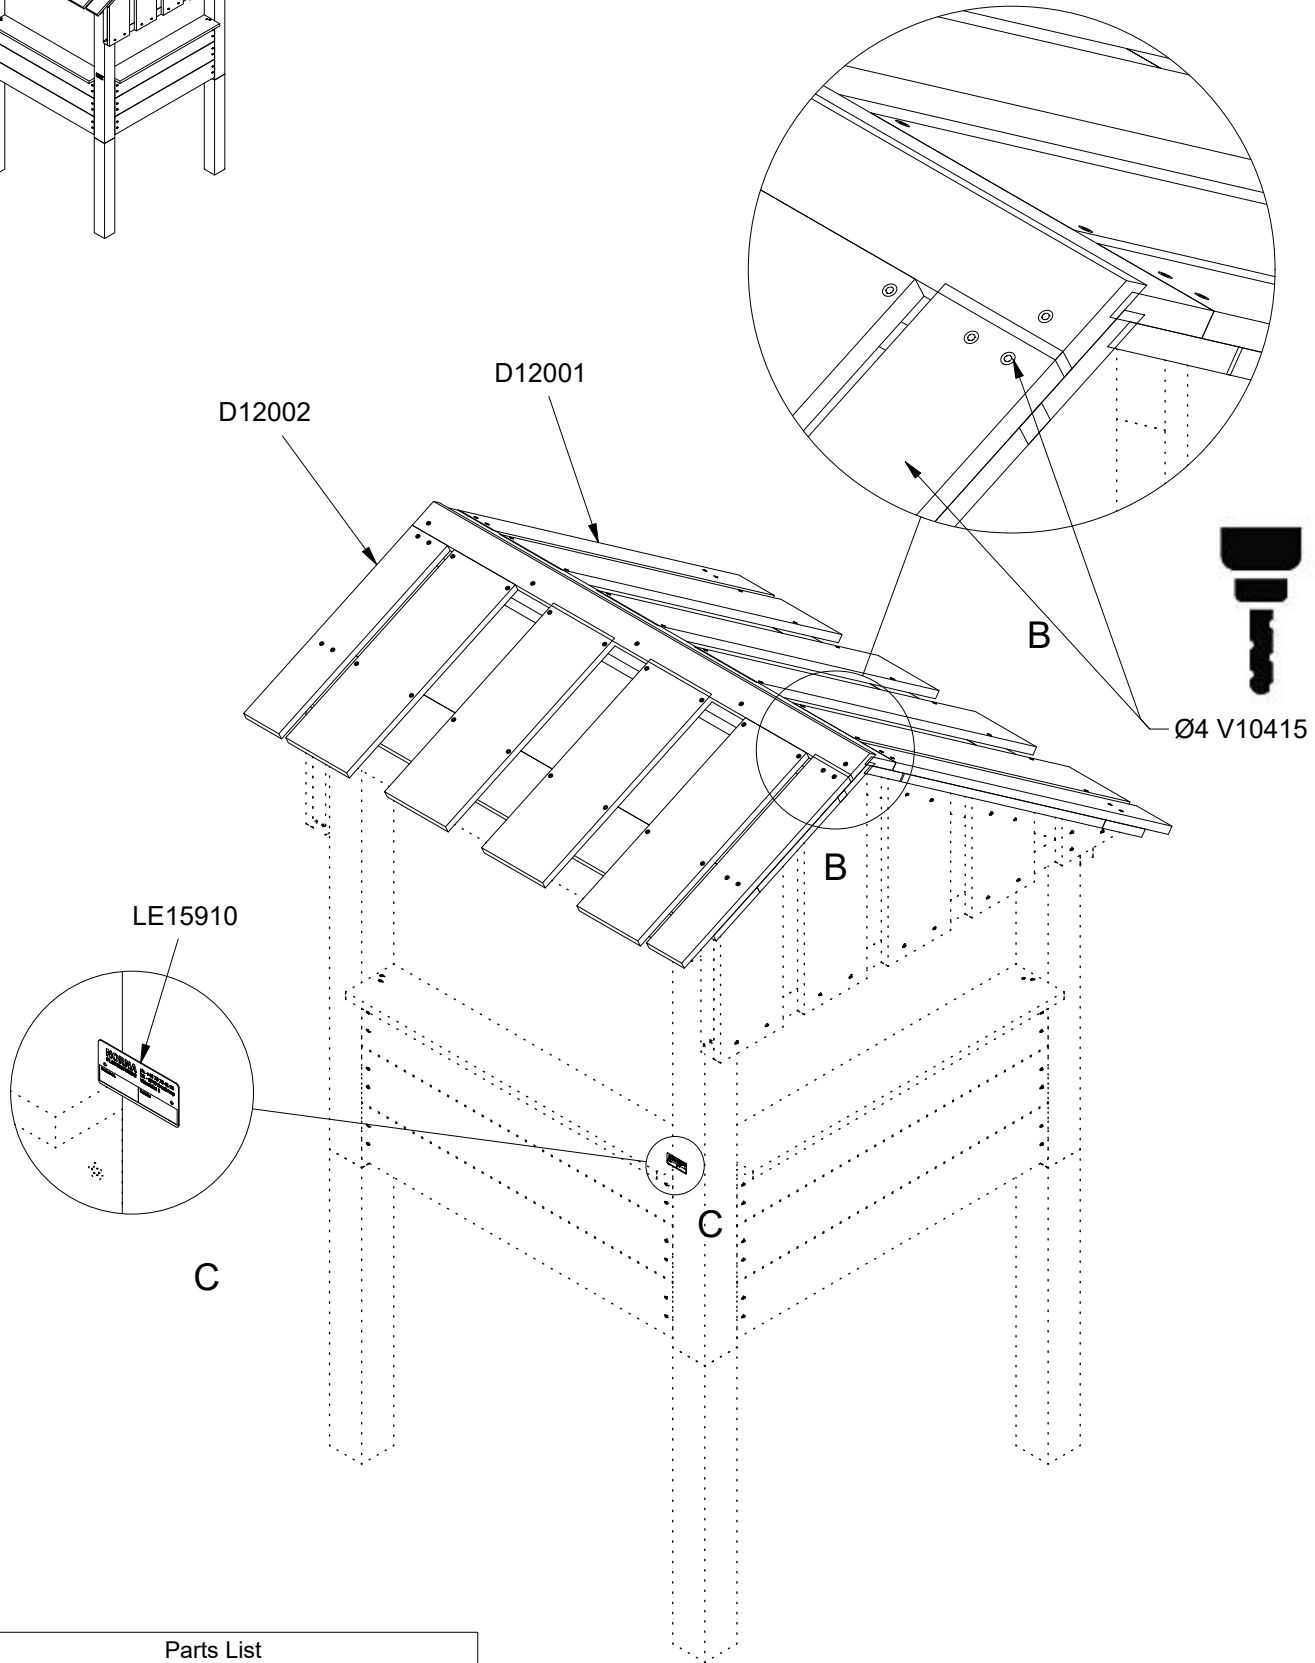

LE20098U
LE20098

1/7

2

3,5h

4,2 x 4,2 x 1,5 m

~205 kg

~0,16 m³

210x10x10 cm

40 kg

Parts List		
QTY	PART NO	DESCRIP.
2	D12000	970x476x150mm
1	D12001	1140x1360 mm
1	D12002	1360x590mm
1	D12003	1200x590mm
1	D12006	40x140x1170mm
1	D12007	40x140x1170mm
1	D12008	1200x590mm
2	LE 15852	Bracket
2	RS00609	100x100mm
2	RS00610	100x100mm

Parts List		
QTY	PART NO	DESCRIP.
1	D12003	1200x590mm
1	D12006	40x140x1170mm
1	D12007	40x140x1170mm
1	D12008	1200x590mm
10	LE16186	6x100 CH
8	LE16192	5x80 mm CH
2	RS00609	100x100mm
2	RS00610	100x100mm
1	V10415	HSS Ø4mm L:119mm

Parts List		
QTY	PART NO	DESCRIP.
2	D12000	970x476x150mm
12	LE16186	6x100 CH
1	V10415	HSS Ø4mm L:119mm

Parts List

QTY	PART NO	DESCRIP.
1	D12001	1140x1360 mm
1	D12002	1360x590mm
2	LE 15852	Bracket
2	LE15901	3x16, PH
1	LE15910	Name tag
14	LE16192	5x80 mm CH
12	LE16198	4x20mm PH
1	V10415	HSS Ø4mm L:119mm