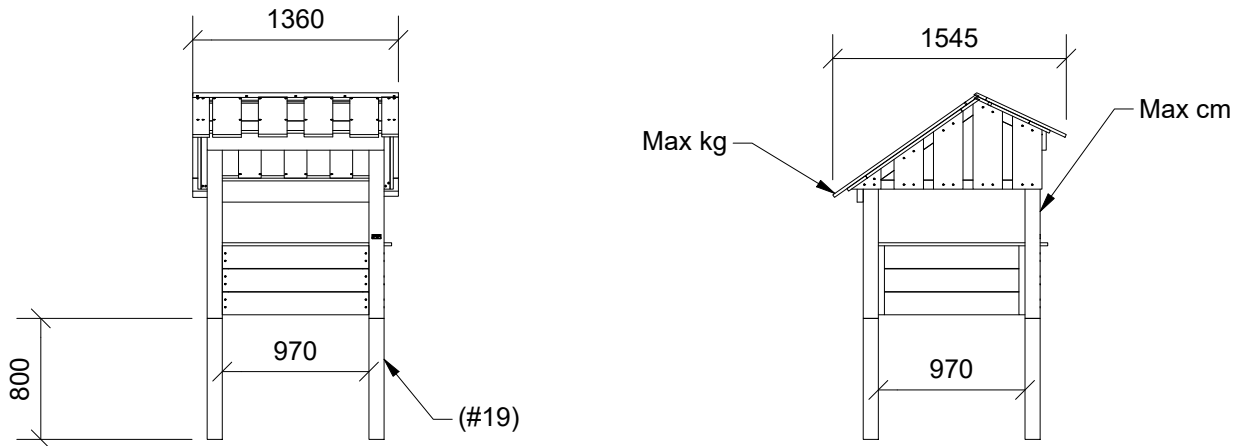

LE20098U
LE20098

1/7

2

3,5h

4,2 x 4,2 x 1,5 m

~205 kg

~0,16 m³

210x10x10 cm

40 kg

Parts List		
QTY	PART NO	DESCRIP.
2	D12000	970x476x150mm
1	D12001	1140x1360 mm
1	D12002	1360x590mm
1	D12003	1200x590mm
1	D12006	40x140x1170mm
1	D12007	40x140x1170mm
1	D12008	1200x590mm
2	LE 15852	Bracket
2	RS00609	100x100mm
2	RS00610	100x100mm

Parts List		
QTY	PART NO	DESCRIP.
1	D12003	1200x590mm
1	D12006	40x140x1170mm
1	D12007	40x140x1170mm
1	D12008	1200x590mm
10	LE16186	6x100 CH
8	LE16192	5x80 mm CH
2	RS00609	100x100mm
2	RS00610	100x100mm
1	V10415	HSS Ø4mm L:119mm

Parts List		
QTY	PART NO	DESCRIP.
2	D12000	970x476x150mm
12	LE16186	6x100 CH
1	V10415	HSS Ø4mm L:119mm

Parts List

QTY	PART NO	DESCRIP.
1	D12001	1140x1360 mm
1	D12002	1360x590mm
2	LE 15852	Bracket
2	LE15901	3x16, PH
1	LE15910	Name tag
14	LE16192	5x80 mm CH
12	LE16198	4x20mm PH
1	V10415	HSS Ø4mm L:119mm