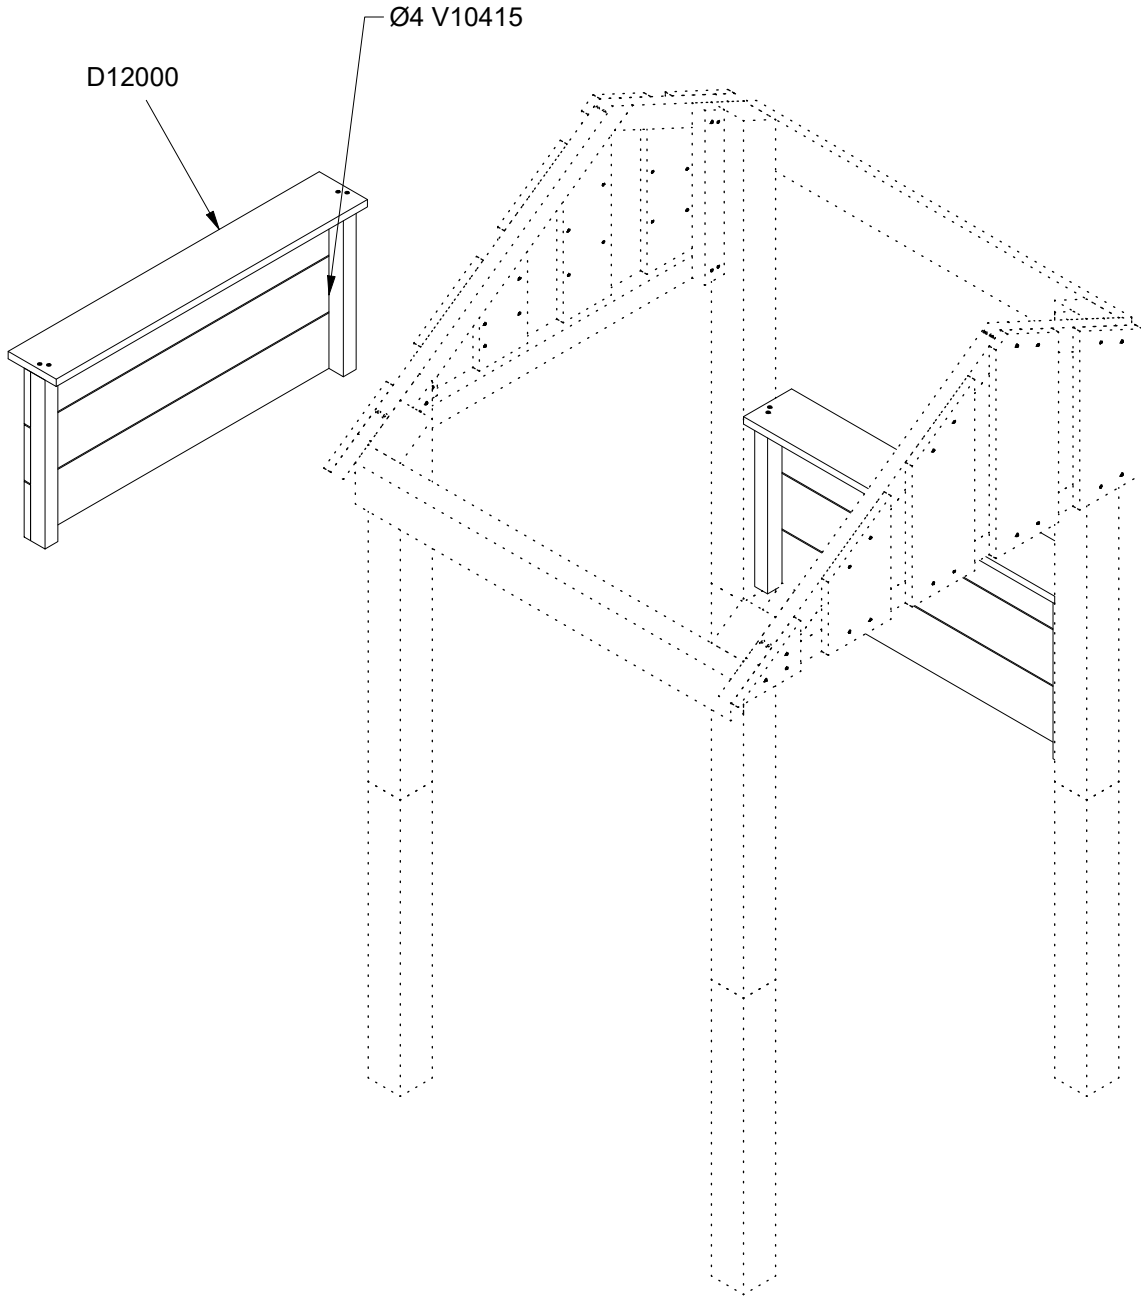

LE20098U
LE20098

1/7

2

3,5h

4,2 x 4,2 x 1,5 m

~205 kg

~0,16 m³

210x10x10 cm

40 kg

Parts List		
QTY	PART NO	DESCRIP.
2	D12000	970x476x150mm
1	D12001	1140x1360 mm
1	D12002	1360x590mm
1	D12003	1200x590mm
1	D12006	40x140x1170mm
1	D12007	40x140x1170mm
1	D12008	1200x590mm
2	LE 15852	Bracket
2	RS00609	100x100mm
2	RS00610	100x100mm

Parts List		
QTY	PART NO	DESCRIP.
1	D12003	1200x590mm
1	D12006	40x140x1170mm
1	D12007	40x140x1170mm
1	D12008	1200x590mm
10	LE16186	6x100 CH
8	LE16192	5x80 mm CH
2	RS00609	100x100mm
2	RS00610	100x100mm
1	V10415	HSS Ø4mm L:119mm