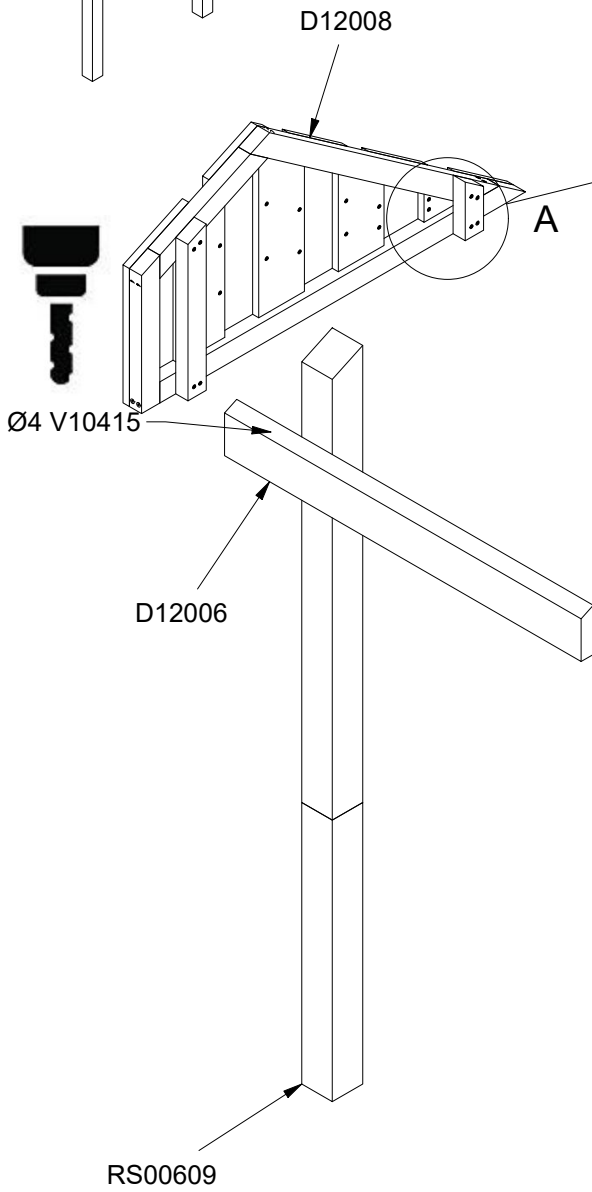

LE20098U
LE20098

1/7

2

3,5h

4,2 x 4,2 x 1,5 m

~205 kg

~0,16 m³

210x10x10 cm

40 kg

Parts List		
QTY	PART NO	DESCRIP.
2	D12000	970x476x150mm
1	D12001	1140x1360 mm
1	D12002	1360x590mm
1	D12003	1200x590mm
1	D12006	40x140x1170mm
1	D12007	40x140x1170mm
1	D12008	1200x590mm
2	LE 15852	Bracket
2	RS00609	100x100mm
2	RS00610	100x100mm

Parts List		
QTY	PART NO	DESCRIP.
1	D12003	1200x590mm
1	D12006	40x140x1170mm
1	D12007	40x140x1170mm
1	D12008	1200x590mm
10	LE16186	6x100 CH
8	LE16192	5x80 mm CH
2	RS00609	100x100mm
2	RS00610	100x100mm
1	V10415	HSS Ø4mm L:119mm

Parts List		
QTY	PART NO	DESCRIP.
2	D12000	970x476x150mm
12	LE16186	6x100 CH
1	V10415	HSS Ø4mm L:119mm

Parts List

QTY	PART NO	DESCRIP.
1	D12001	1140x1360 mm
1	D12002	1360x590mm
2	LE 15852	Bracket
2	LE15901	3x16, PH
1	LE15910	Name tag
14	LE16192	5x80 mm CH
12	LE16198	4x20mm PH
1	V10415	HSS Ø4mm L:119mm