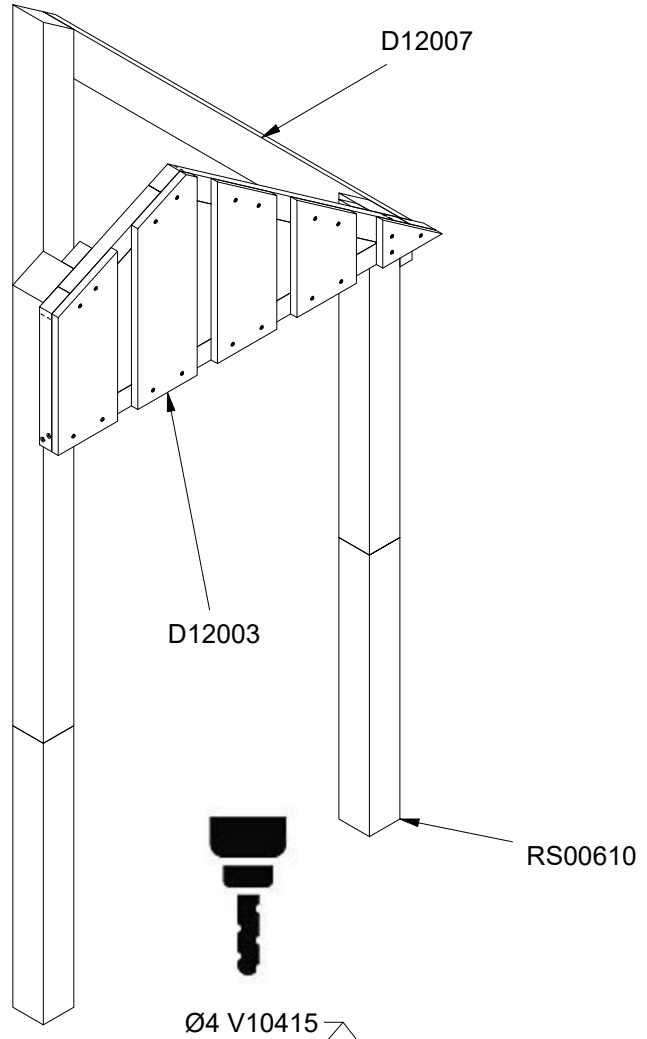

LE20098U
LE20098

1/7

2

3,5h

4,2 x 4,2 x 1,5 m

~205 kg

~0,16 m³

210x10x10 cm

40 kg

Parts List		
QTY	PART NO	DESCRIP.
2	D12000	970x476x150mm
1	D12001	1140x1360 mm
1	D12002	1360x590mm
1	D12003	1200x590mm
1	D12006	40x140x1170mm
1	D12007	40x140x1170mm
1	D12008	1200x590mm
2	LE 15852	Bracket
2	RS00609	100x100mm
2	RS00610	100x100mm

Parts List		
QTY	PART NO	DESCRIP.
1	D12003	1200x590mm
1	D12006	40x140x1170mm
1	D12007	40x140x1170mm
1	D12008	1200x590mm
10	LE16186	6x100 CH
8	LE16192	5x80 mm CH
2	RS00609	100x100mm
2	RS00610	100x100mm
1	V10415	HSS Ø4mm L:119mm

Parts List		
QTY	PART NO	DESCRIP.
2	D12000	970x476x150mm
12	LE16186	6x100 CH
1	V10415	HSS Ø4mm L:119mm

Parts List

QTY	PART NO	DESCRIP.
1	D12001	1140x1360 mm
1	D12002	1360x590mm
2	LE 15852	Bracket
2	LE15901	3x16, PH
1	LE15910	Name tag
14	LE16192	5x80 mm CH
12	LE16198	4x20mm PH
1	V10415	HSS Ø4mm L:119mm