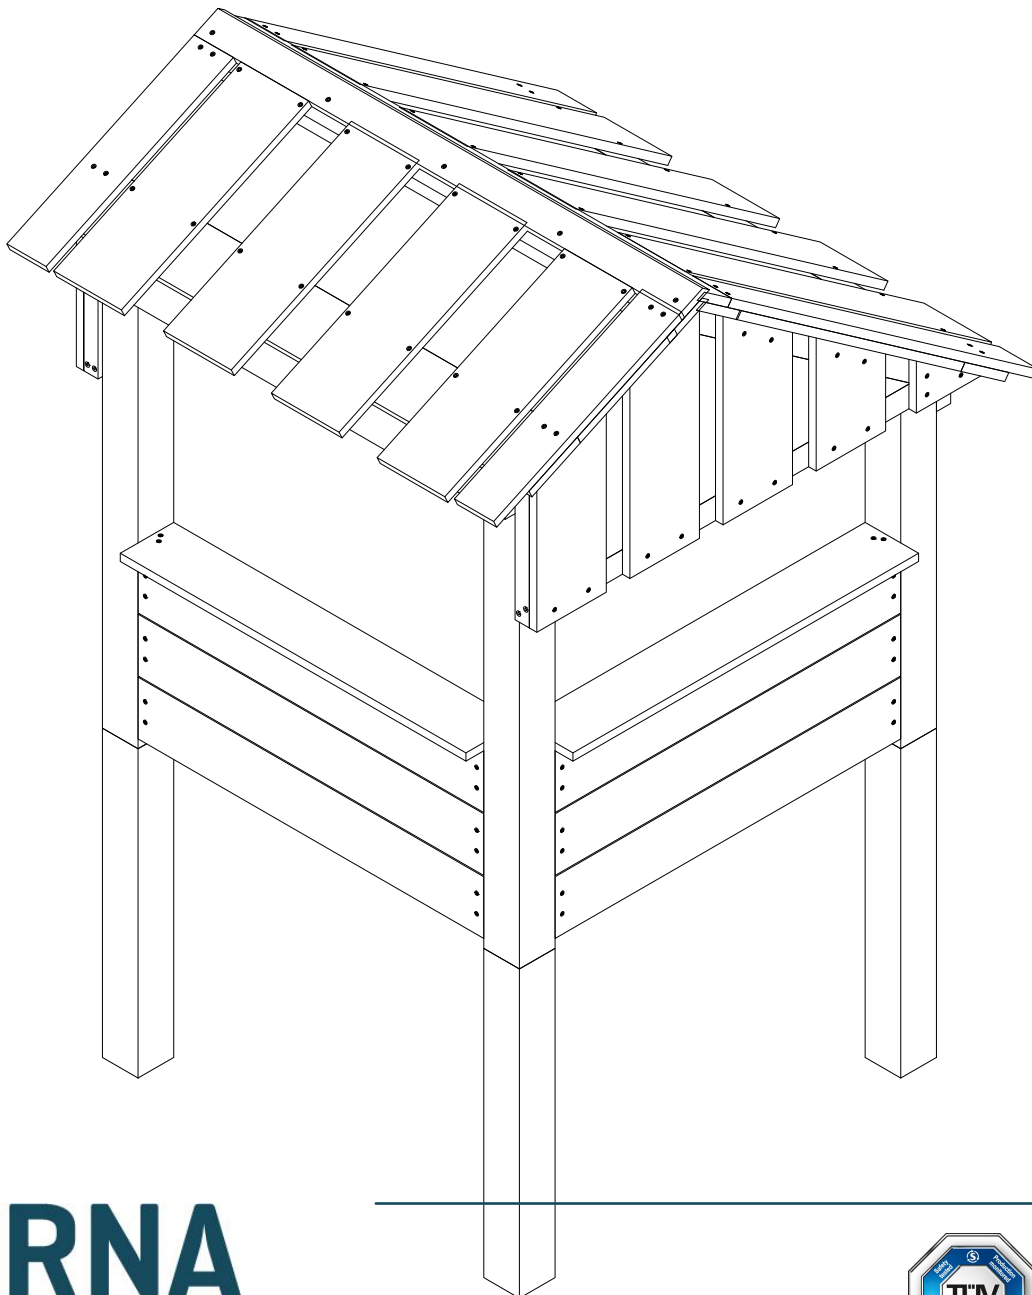

LE20098U
LE20098

1/7

2

3,5h

4,2 x 4,2 x 1,5 m

~205 kg

~0,16 m³

210x10x10 cm

40 kg

Parts List		
QTY	PART NO	DESCRIP.
2	D12000	970x476x150mm
1	D12001	1140x1360 mm
1	D12002	1360x590mm
1	D12003	1200x590mm
1	D12006	40x140x1170mm
1	D12007	40x140x1170mm
1	D12008	1200x590mm
2	LE 15852	Bracket
2	RS00609	100x100mm
2	RS00610	100x100mm

Parts List		
QTY	PART NO	DESCRIP.
1	D12003	1200x590mm
1	D12006	40x140x1170mm
1	D12007	40x140x1170mm
1	D12008	1200x590mm
10	LE16186	6x100 CH
8	LE16192	5x80 mm CH
2	RS00609	100x100mm
2	RS00610	100x100mm
1	V10415	HSS Ø4mm L:119mm

Parts List		
QTY	PART NO	DESCRIP.
2	D12000	970x476x150mm
12	LE16186	6x100 CH
1	V10415	HSS Ø4mm L:119mm

Parts List

QTY	PART NO	DESCRIP.
1	D12001	1140x1360 mm
1	D12002	1360x590mm
2	LE 15852	Bracket
2	LE15901	3x16, PH
1	LE15910	Name tag
14	LE16192	5x80 mm CH
12	LE16198	4x20mm PH
1	V10415	HSS Ø4mm L:119mm