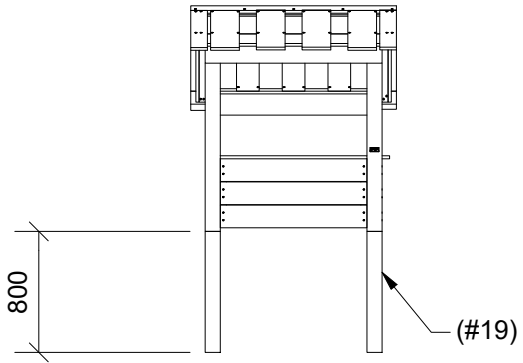

LE20098U
LE20098

1/7

2

3,5h

4,2 x 4,2 x 1,5 m

~205 kg

~0,16 m³

210x10x10 cm

40 kg

Parts List		
QTY	PART NO	DESCRIP.
2	D12000	970x476x150mm
1	D12001	1140x1360 mm
1	D12002	1360x590mm
1	D12003	1200x590mm
1	D12006	40x140x1170mm
1	D12007	40x140x1170mm
1	D12008	1200x590mm
2	LE 15852	Bracket
2	RS00609	100x100mm
2	RS00610	100x100mm

Parts List		
QTY	PART NO	DESCRIP.
1	D12003	1200x590mm
1	D12006	40x140x1170mm
1	D12007	40x140x1170mm
1	D12008	1200x590mm
10	LE16186	6x100 CH
8	LE16192	5x80 mm CH
2	RS00609	100x100mm
2	RS00610	100x100mm
1	V10415	HSS Ø4mm L:119mm

Parts List		
QTY	PART NO	DESCRIP.
2	D12000	970x476x150mm
12	LE16186	6x100 CH
1	V10415	HSS Ø4mm L:119mm

Parts List

QTY	PART NO	DESCRIP.
1	D12001	1140x1360 mm
1	D12002	1360x590mm
2	LE 15852	Bracket
2	LE15901	3x16, PH
1	LE15910	Name tag
14	LE16192	5x80 mm CH
12	LE16198	4x20mm PH
1	V10415	HSS Ø4mm L:119mm