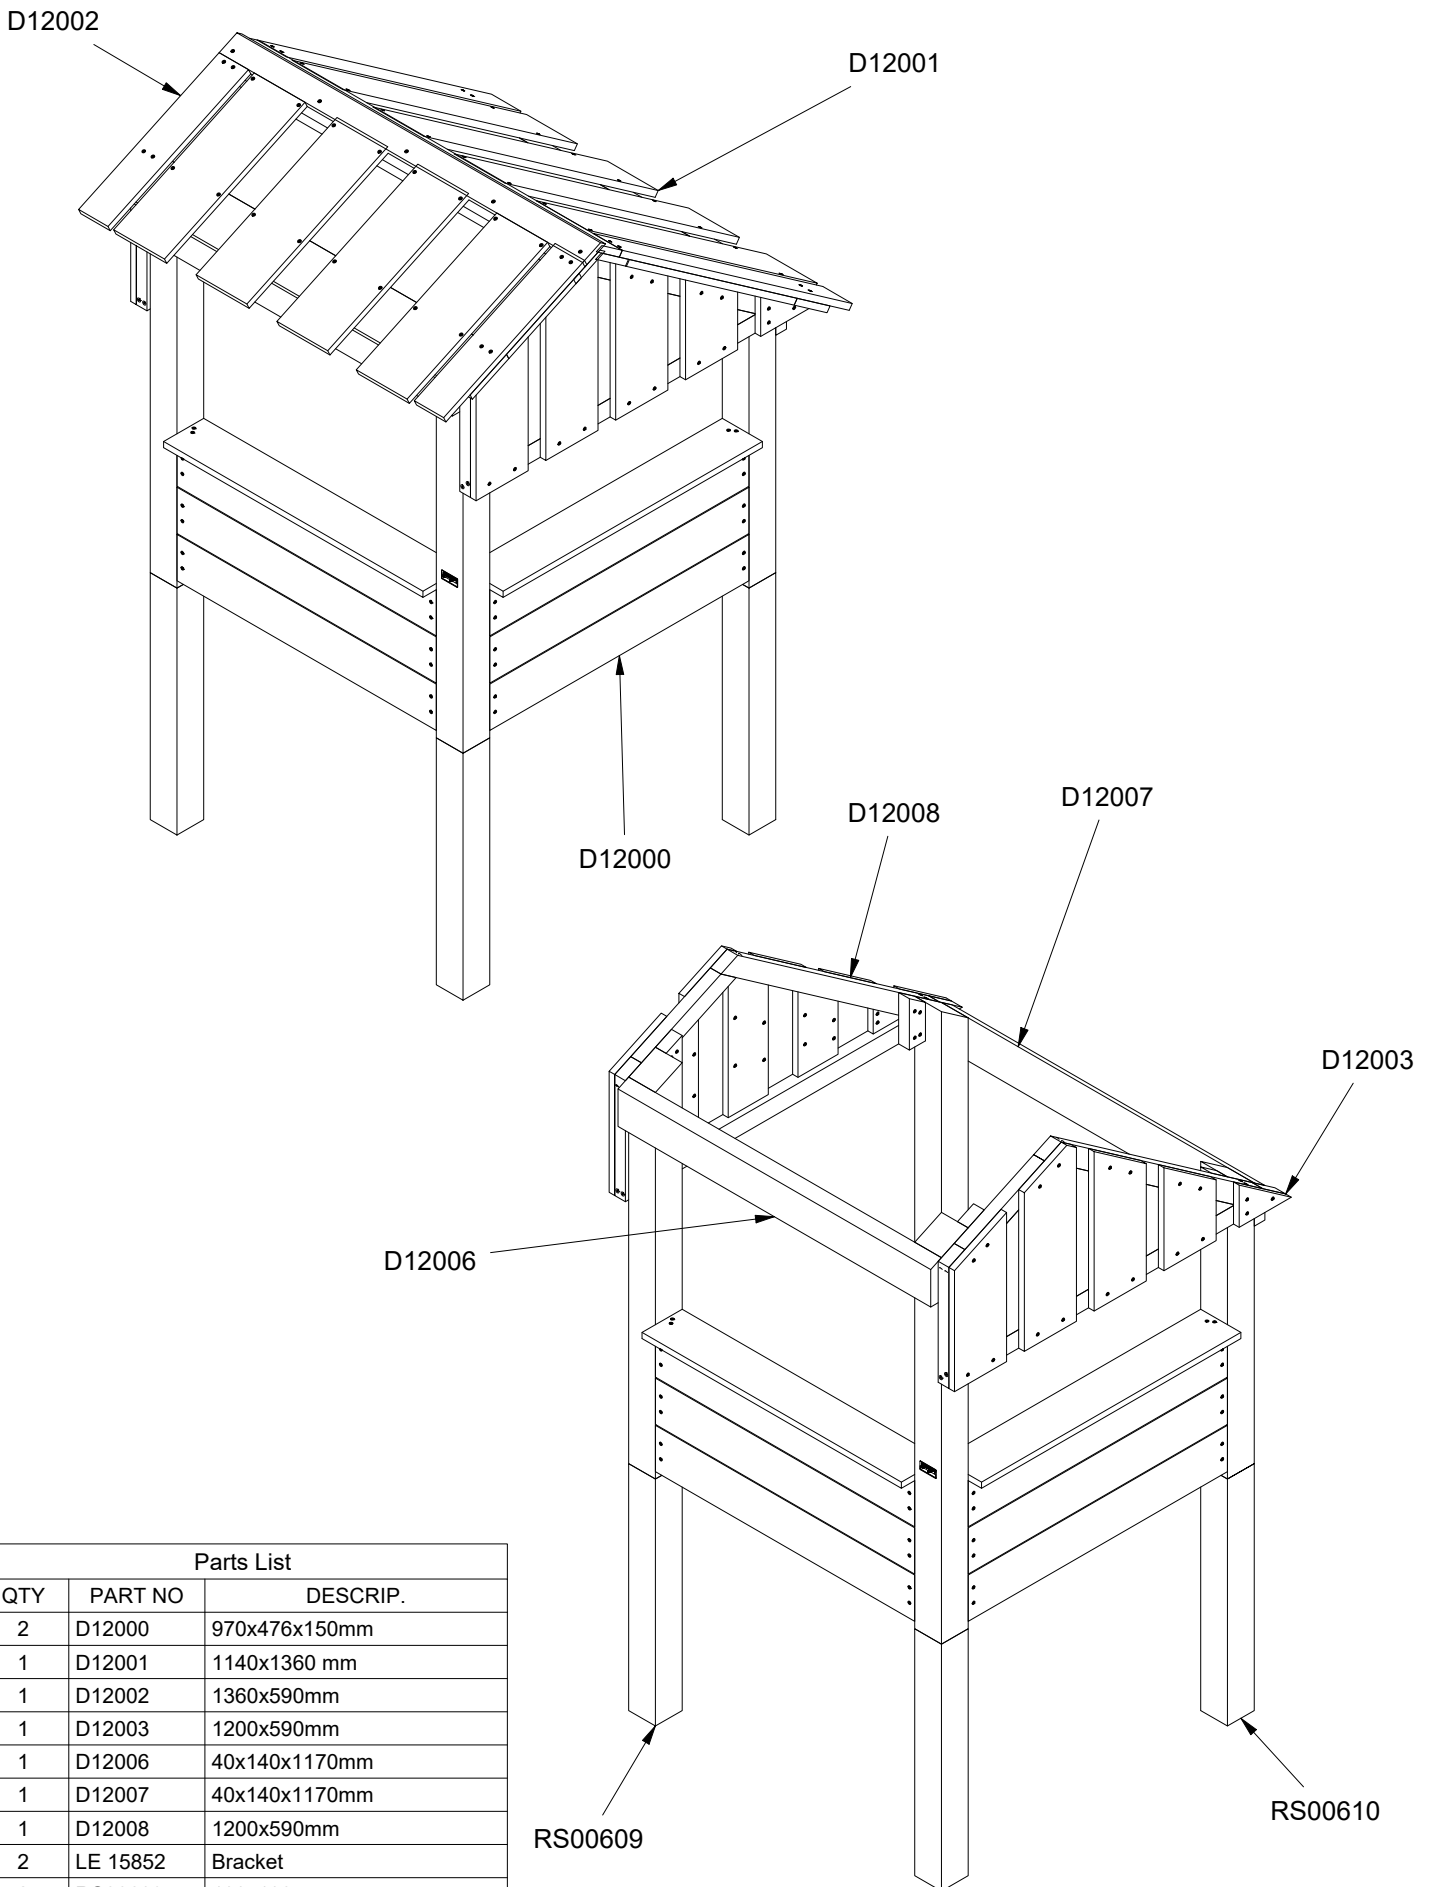

LE20098U
LE20098

1/7

2

3,5h

4,2 x 4,2 x 1,5 m

~205 kg

~0,16 m³

210x10x10 cm

40 kg

Parts List		
QTY	PART NO	DESCRIP.
2	D12000	970x476x150mm
1	D12001	1140x1360 mm
1	D12002	1360x590mm
1	D12003	1200x590mm
1	D12006	40x140x1170mm
1	D12007	40x140x1170mm
1	D12008	1200x590mm
2	LE 15852	Bracket
2	RS00609	100x100mm
2	RS00610	100x100mm

Parts List		
QTY	PART NO	DESCRIP.
1	D12003	1200x590mm
1	D12006	40x140x1170mm
1	D12007	40x140x1170mm
1	D12008	1200x590mm
10	LE16186	6x100 CH
8	LE16192	5x80 mm CH
2	RS00609	100x100mm
2	RS00610	100x100mm
1	V10415	HSS Ø4mm L:119mm

Parts List		
QTY	PART NO	DESCRIP.
2	D12000	970x476x150mm
12	LE16186	6x100 CH
1	V10415	HSS Ø4mm L:119mm

Parts List

QTY	PART NO	DESCRIP.
1	D12001	1140x1360 mm
1	D12002	1360x590mm
2	LE 15852	Bracket
2	LE15901	3x16, PH
1	LE15910	Name tag
14	LE16192	5x80 mm CH
12	LE16198	4x20mm PH
1	V10415	HSS Ø4mm L:119mm