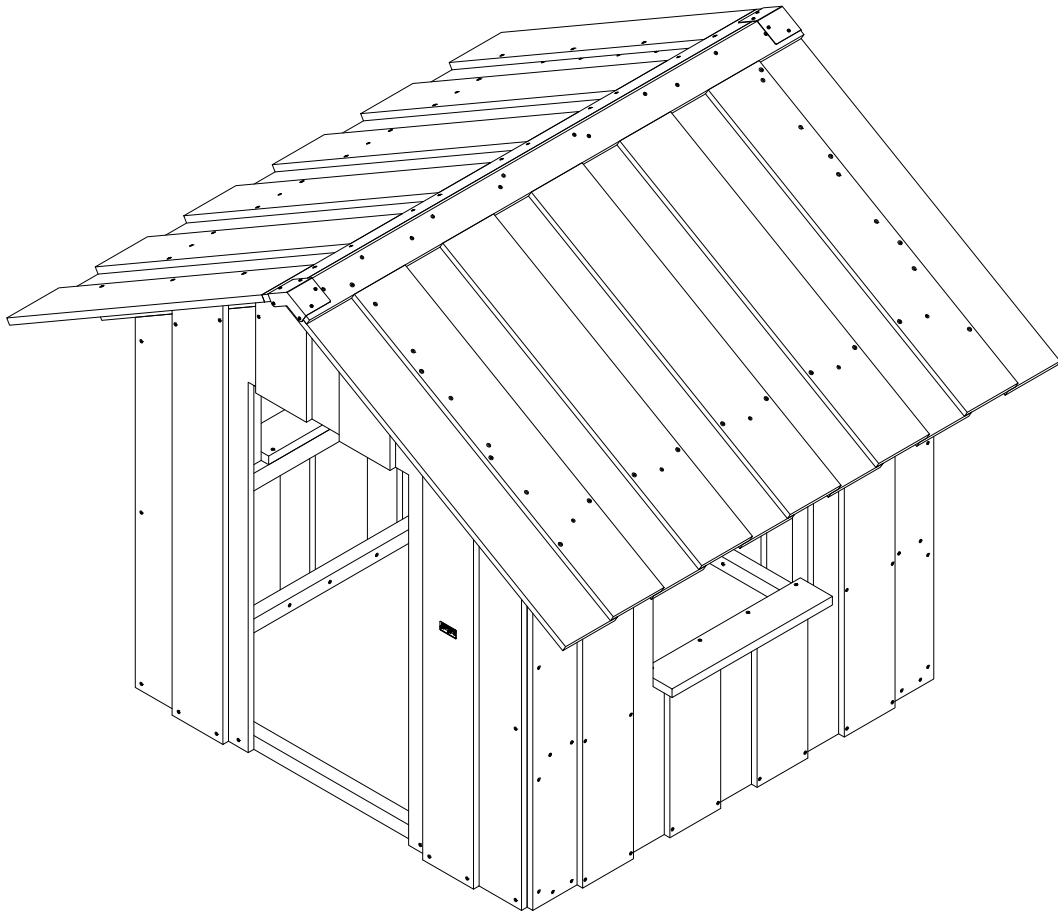

LE20094U
LE20094

1/5

LE20094U
LE20094

2

4h

1,85 x 2,1 x 1,7 m

~229 kg

144x42x161 cm

44,5 kg

Parts List		
QTY	PART NO	DESCRIP.
1	D11869	1445x1668mm, Closed
2	D12337	1500x1200mm,
1	D12338	1850x1227mm, Roof
1	D12339	1850x1200mm, Roof
1	D12340	1445x1668mm, With door

Parts List

QTY	PART NO	DESCRIP.
1	D11869	1445x1668mm, Closed
2	D12337	1500x1200mm,
1	D12340	1445x1668mm, With door
16	LE16185	Ø5x60 mm Ch