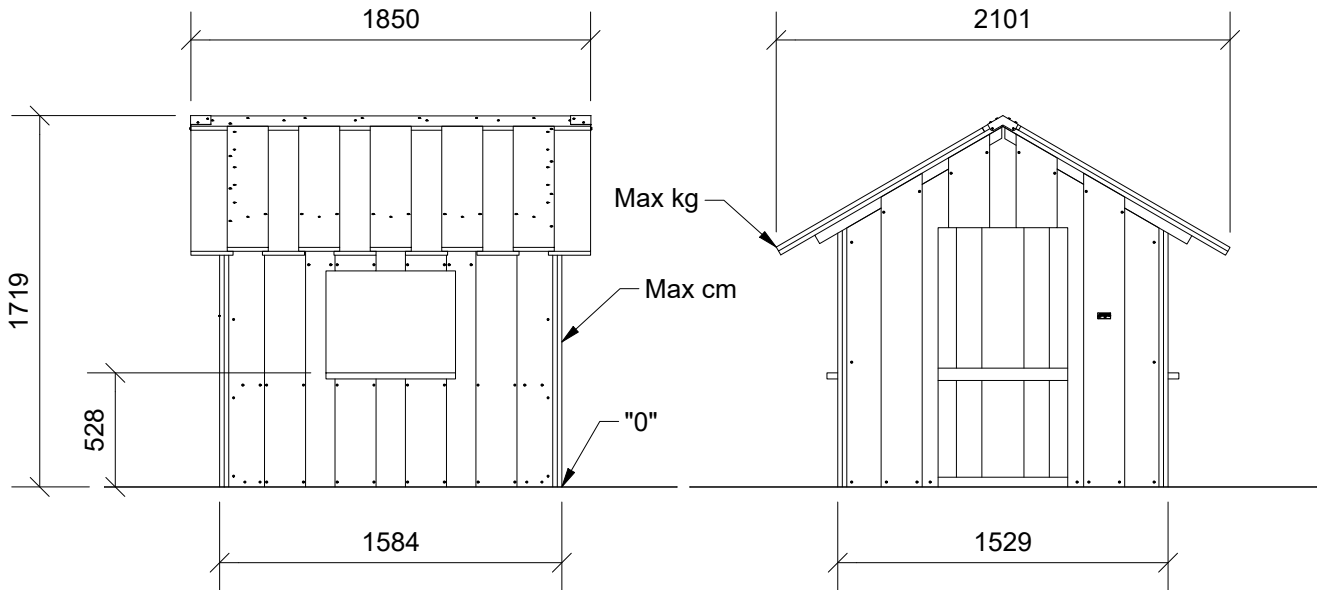

LE20094U
LE20094

1/5

LE20094U
LE20094

2

4h

1,85 x 2,1 x 1,7 m

~229 kg

144x42x161 cm

44,5 kg

Parts List		
QTY	PART NO	DESCRIP.
1	D11869	1445x1668mm, Closed
2	D12337	1500x1200mm,
1	D12338	1850x1227mm, Roof
1	D12339	1850x1200mm, Roof
1	D12340	1445x1668mm, With door

Parts List

QTY	PART NO	DESCRIP.
1	D11869	1445x1668mm, Closed
2	D12337	1500x1200mm,
1	D12340	1445x1668mm, With door
16	LE16185	Ø5x60 mm Ch

Parts List

QTY	PART NO	DESCRIP.
1	D12338	1850x1227mm, Roof
1	D12339	1850x1200mm, Roof
2	LE 15852	Bracket
2	LE15901	3x16, PH
1	LE15910	Name tag
6	LE16182	Ø5x50mm
20	LE16186	6x100 Ch
12	LE16198	4x20mm PH