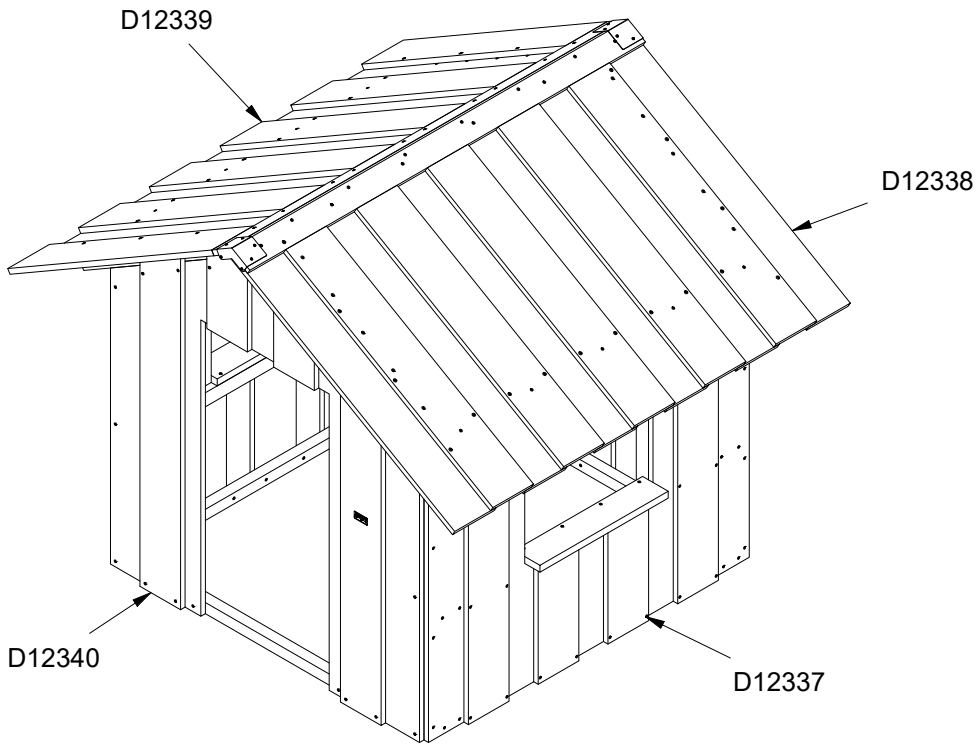

LE20094U
LE20094

1/5

LE20094U
LE20094

2

4h

1,85 x 2,1 x 1,7 m

~229 kg

144x42x161 cm

44,5 kg

Parts List		
QTY	PART NO	DESCRIP.
1	D11869	1445x1668mm, Closed
2	D12337	1500x1200mm,
1	D12338	1850x1227mm, Roof
1	D12339	1850x1200mm, Roof
1	D12340	1445x1668mm, With door

Parts List

QTY	PART NO	DESCRIP.
1	D11869	1445x1668mm, Closed
2	D12337	1500x1200mm,
1	D12340	1445x1668mm, With door
16	LE16185	Ø5x60 mm Ch

Parts List

QTY	PART NO	DESCRIP.
1	D12338	1850x1227mm, Roof
1	D12339	1850x1200mm, Roof
2	LE 15852	Bracket
2	LE15901	3x16, PH
1	LE15910	Name tag
6	LE16182	Ø5x50mm
20	LE16186	6x100 Ch
12	LE16198	4x20mm PH