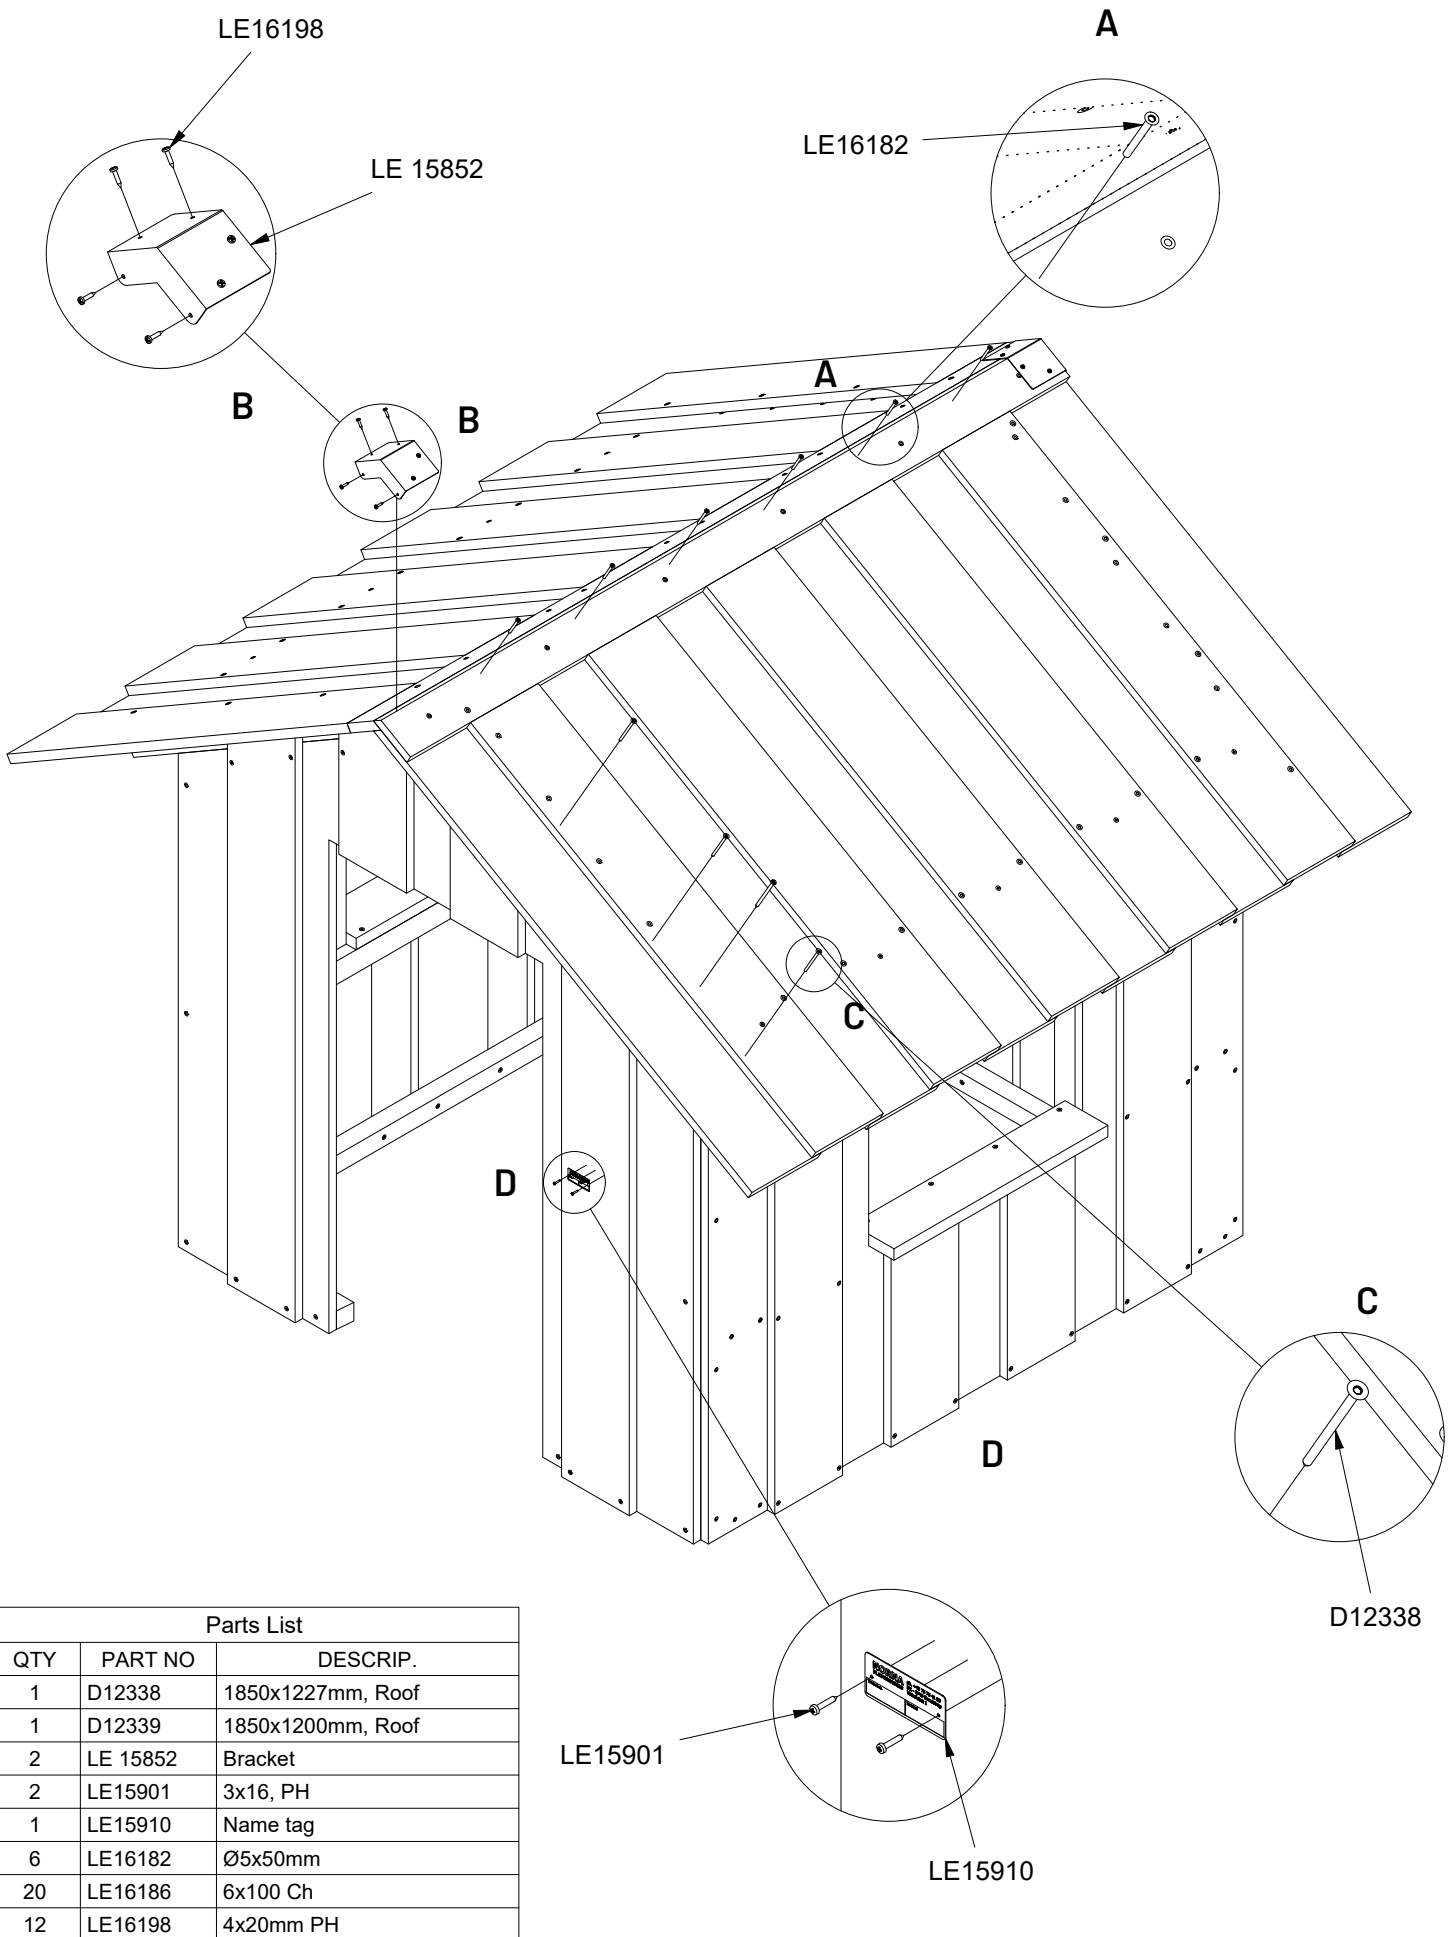

LE20094U
LE20094

1/5

LE20094U
LE20094

2

4h

1,85 x 2,1 x 1,7 m

~229 kg

144x42x161 cm

44,5 kg

Parts List		
QTY	PART NO	DESCRIP.
1	D11869	1445x1668mm, Closed
2	D12337	1500x1200mm,
1	D12338	1850x1227mm, Roof
1	D12339	1850x1200mm, Roof
1	D12340	1445x1668mm, With door

Parts List

QTY	PART NO	DESCRIP.
1	D11869	1445x1668mm, Closed
2	D12337	1500x1200mm,
1	D12340	1445x1668mm, With door
16	LE16185	Ø5x60 mm Ch

Parts List

QTY	PART NO	DESCRIP.
1	D12338	1850x1227mm, Roof
1	D12339	1850x1200mm, Roof
2	LE 15852	Bracket
2	LE15901	3x16, PH
1	LE15910	Name tag
6	LE16182	Ø5x50mm
20	LE16186	6x100 Ch
12	LE16198	4x20mm PH