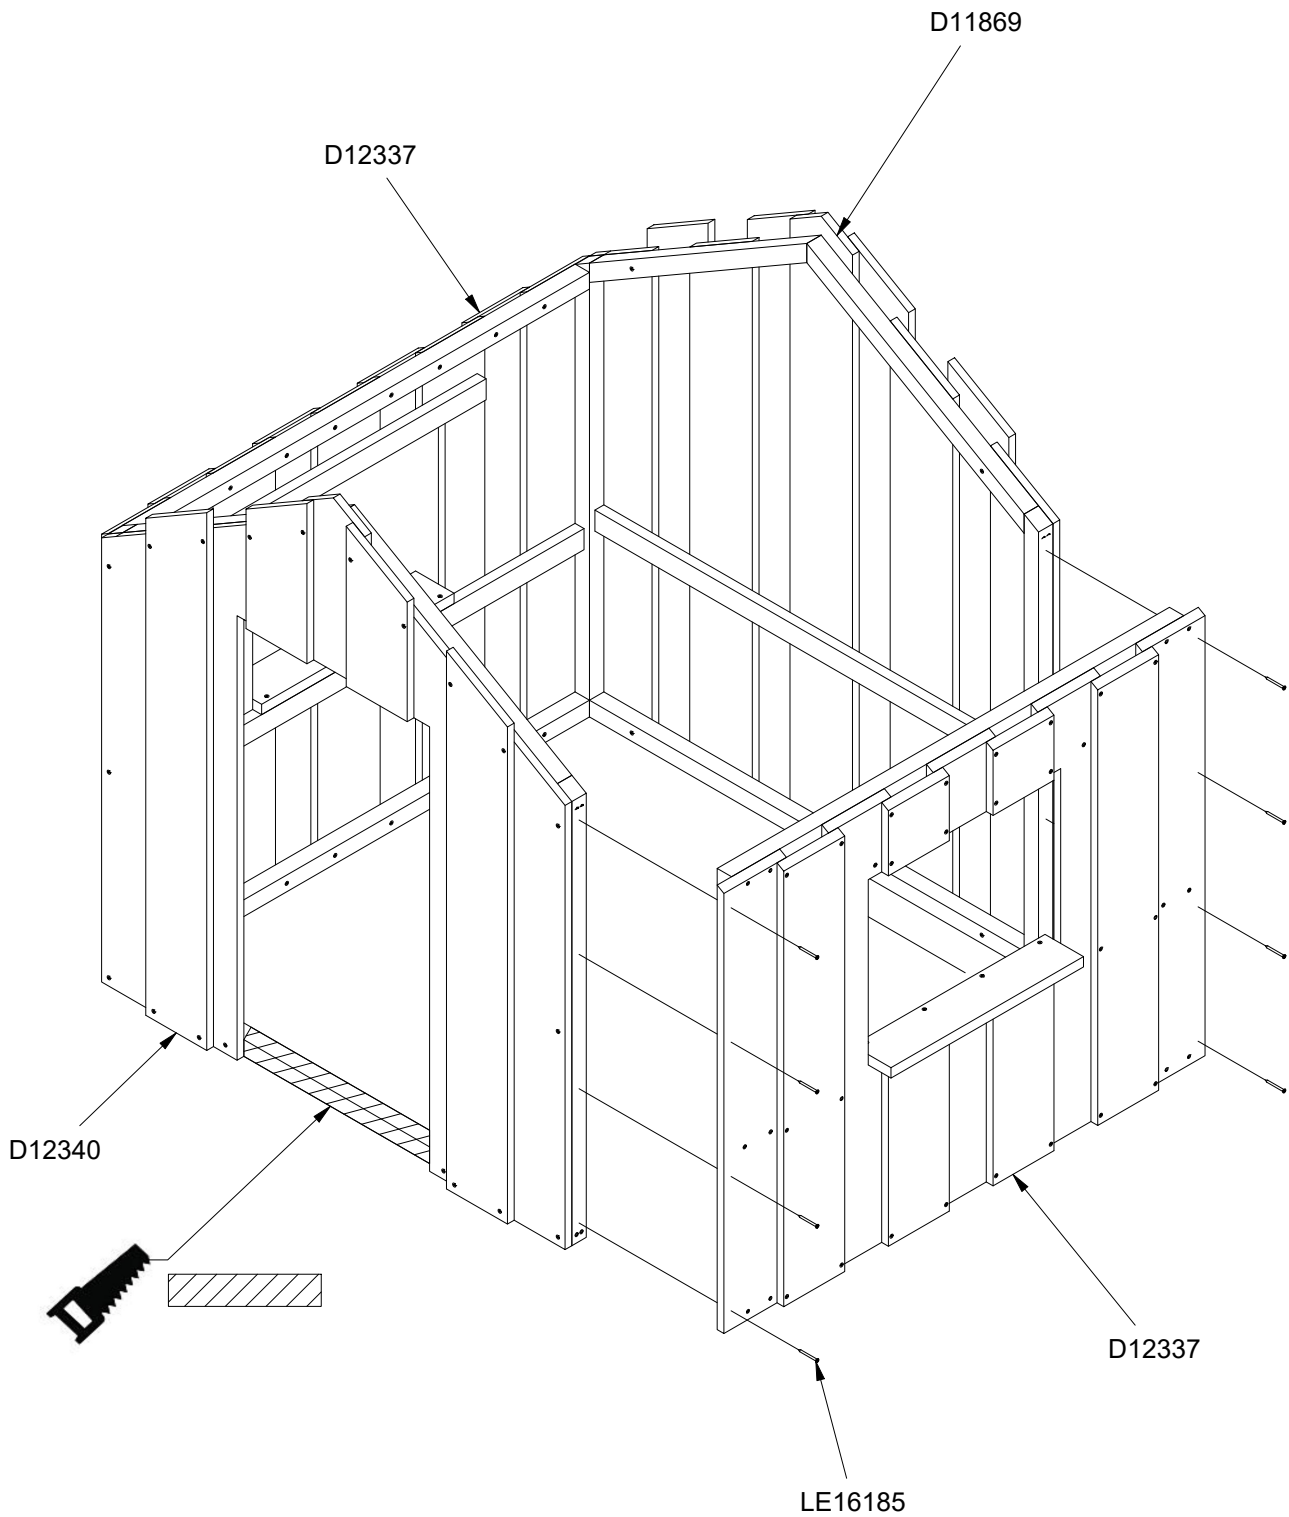

LE20094U
LE20094

1/5

LE20094U
LE20094

2

4h

1,85 x 2,1 x 1,7 m

~229 kg

144x42x161 cm

44,5 kg

Parts List		
QTY	PART NO	DESCRIP.
1	D11869	1445x1668mm, Closed
2	D12337	1500x1200mm,
1	D12338	1850x1227mm, Roof
1	D12339	1850x1200mm, Roof
1	D12340	1445x1668mm, With door

Parts List

QTY	PART NO	DESCRIP.
1	D11869	1445x1668mm, Closed
2	D12337	1500x1200mm,
1	D12340	1445x1668mm, With door
16	LE16185	Ø5x60 mm Ch

Parts List

QTY	PART NO	DESCRIP.
1	D12338	1850x1227mm, Roof
1	D12339	1850x1200mm, Roof
2	LE 15852	Bracket
2	LE15901	3x16, PH
1	LE15910	Name tag
6	LE16182	Ø5x50mm
20	LE16186	6x100 Ch
12	LE16198	4x20mm PH