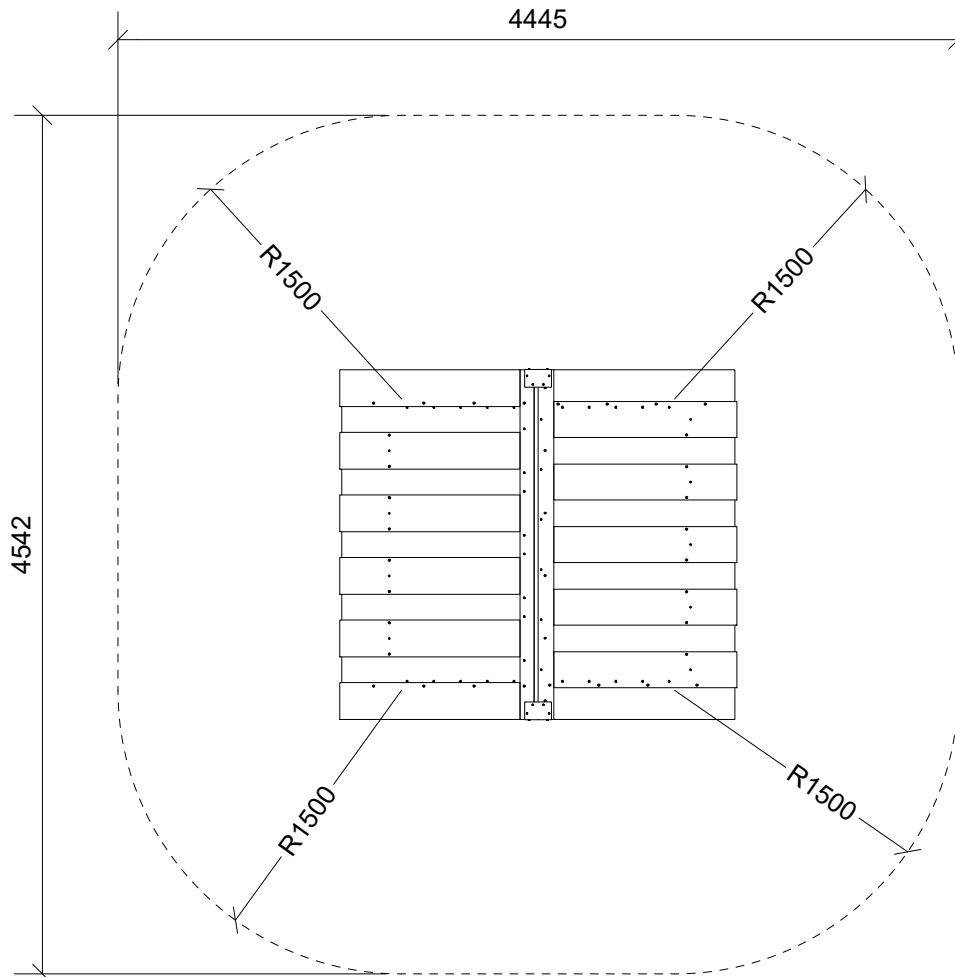

LE20094U
LE20094

1/5

LE20094U
LE20094

2

4h

1,85 x 2,1 x 1,7 m

~229 kg

144x42x161 cm

44,5 kg

Parts List		
QTY	PART NO	DESCRIP.
1	D11869	1445x1668mm, Closed
2	D12337	1500x1200mm,
1	D12338	1850x1227mm, Roof
1	D12339	1850x1200mm, Roof
1	D12340	1445x1668mm, With door

Parts List

QTY	PART NO	DESCRIP.
1	D11869	1445x1668mm, Closed
2	D12337	1500x1200mm,
1	D12340	1445x1668mm, With door
16	LE16185	Ø5x60 mm Ch

Parts List

QTY	PART NO	DESCRIP.
1	D12338	1850x1227mm, Roof
1	D12339	1850x1200mm, Roof
2	LE 15852	Bracket
2	LE15901	3x16, PH
1	LE15910	Name tag
6	LE16182	Ø5x50mm
20	LE16186	6x100 Ch
12	LE16198	4x20mm PH