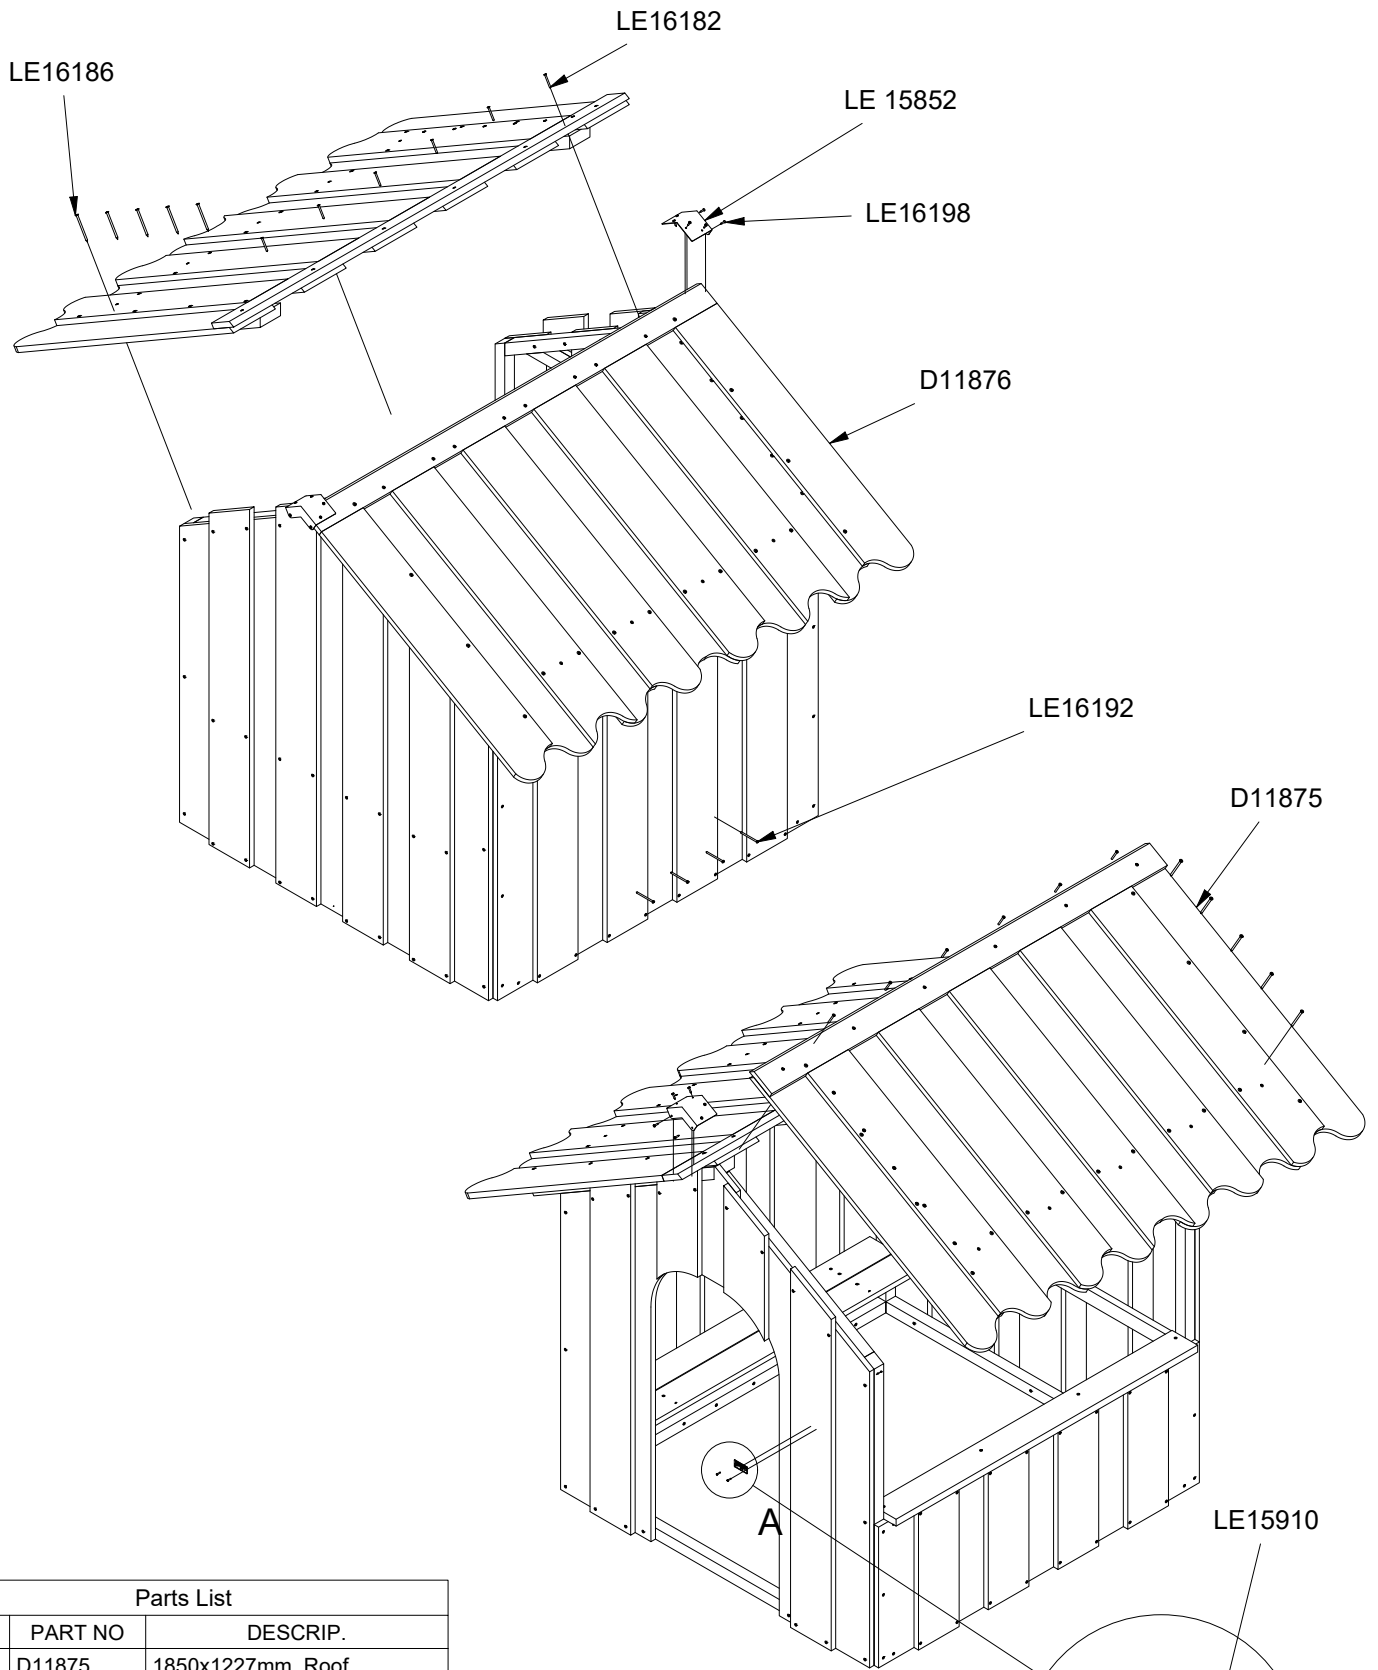

LE20001U
LE20001

1/5

LE20001U
LE20001

2

4h

4,5 x 4,5 x 1,7 m

~223 kg

144x42x161 cm

38 kg

Parts List

QTY	PART NO	DESCRIP.
1	D11872	1500x1200mm, Closed
1	D11869	1445x1668mm, Closed
1	D11870	1445x1668mm, With door
1	D11874	1500x591mm
1	D11875	1850x1227mm, Roof
1	D11876	1850x1227mm, Roof
1	D11879	1350x243x206
2	LE 15852	Bracket

Parts List

QTY	PART NO	DESCRIP.
1	D11869	1445x1668mm, Closed
1	D11870	1445x1668mm, With door
1	D11872	1500x1200mm, Closed
1	D11874	1500x591mm
14	LE16185	Ø5x60 mm Ch

Parts List		
QTY	PART NO	DESCRIP.
1	D11875	1850x1227mm, Roof
1	D11876	1850x1227mm, Roof
2	LE 15852	Bracket
2	LE15901	3x16, PH
1	LE15910	Name tag
6	LE16182	Ø5x50mm
20	LE16186	6x100 Ch
12	LE16198	4x20mm PH