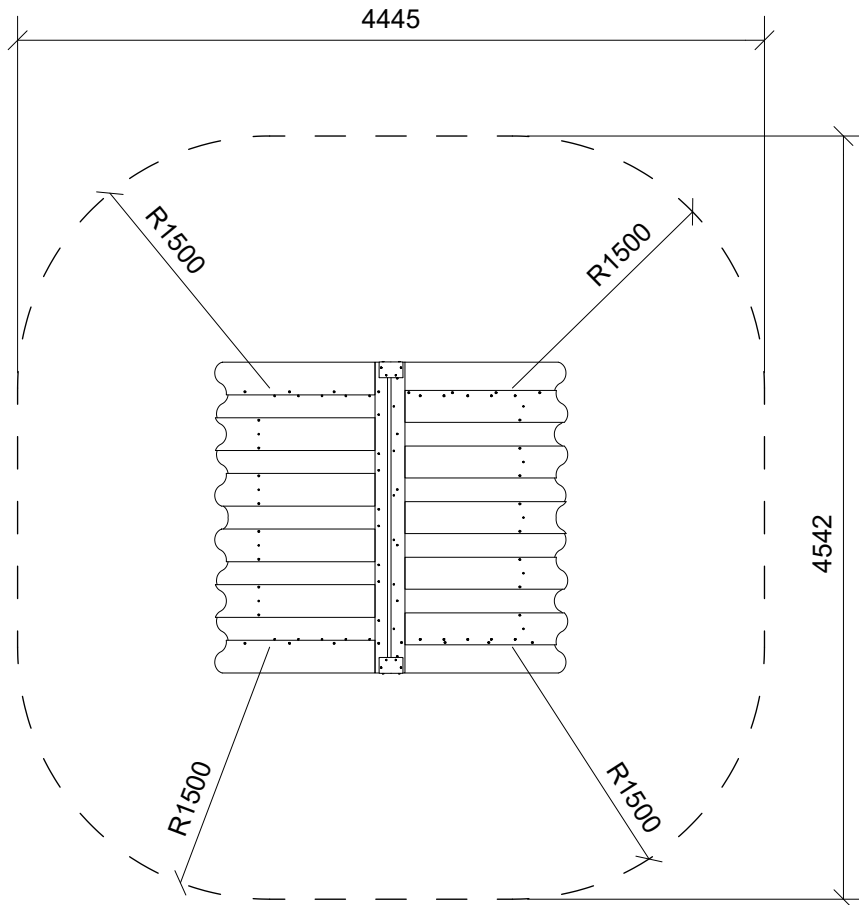

LE20001U
LE20001

1/5

LE20001U
LE20001

2

4h

4,5 x 4,5 x 1,7 m

~223 kg

144x42x161 cm

38 kg

Parts List

QTY	PART NO	DESCRIP.
1	D11872	1500x1200mm, Closed
1	D11869	1445x1668mm, Closed
1	D11870	1445x1668mm, With door
1	D11874	1500x591mm
1	D11875	1850x1227mm, Roof
1	D11876	1850x1227mm, Roof
1	D11879	1350x243x206
2	LE 15852	Bracket

Parts List

QTY	PART NO	DESCRIP.
1	D11869	1445x1668mm, Closed
1	D11870	1445x1668mm, With door
1	D11872	1500x1200mm, Closed
1	D11874	1500x591mm
14	LE16185	Ø5x60 mm Ch

Parts List		
QTY	PART NO	DESCRIP.
1	D11875	1850x1227mm, Roof
1	D11876	1850x1227mm, Roof
2	LE 15852	Bracket
2	LE15901	3x16, PH
1	LE15910	Name tag
6	LE16182	Ø5x50mm
20	LE16186	6x100 Ch
12	LE16198	4x20mm PH

LE15901

A (1:5)