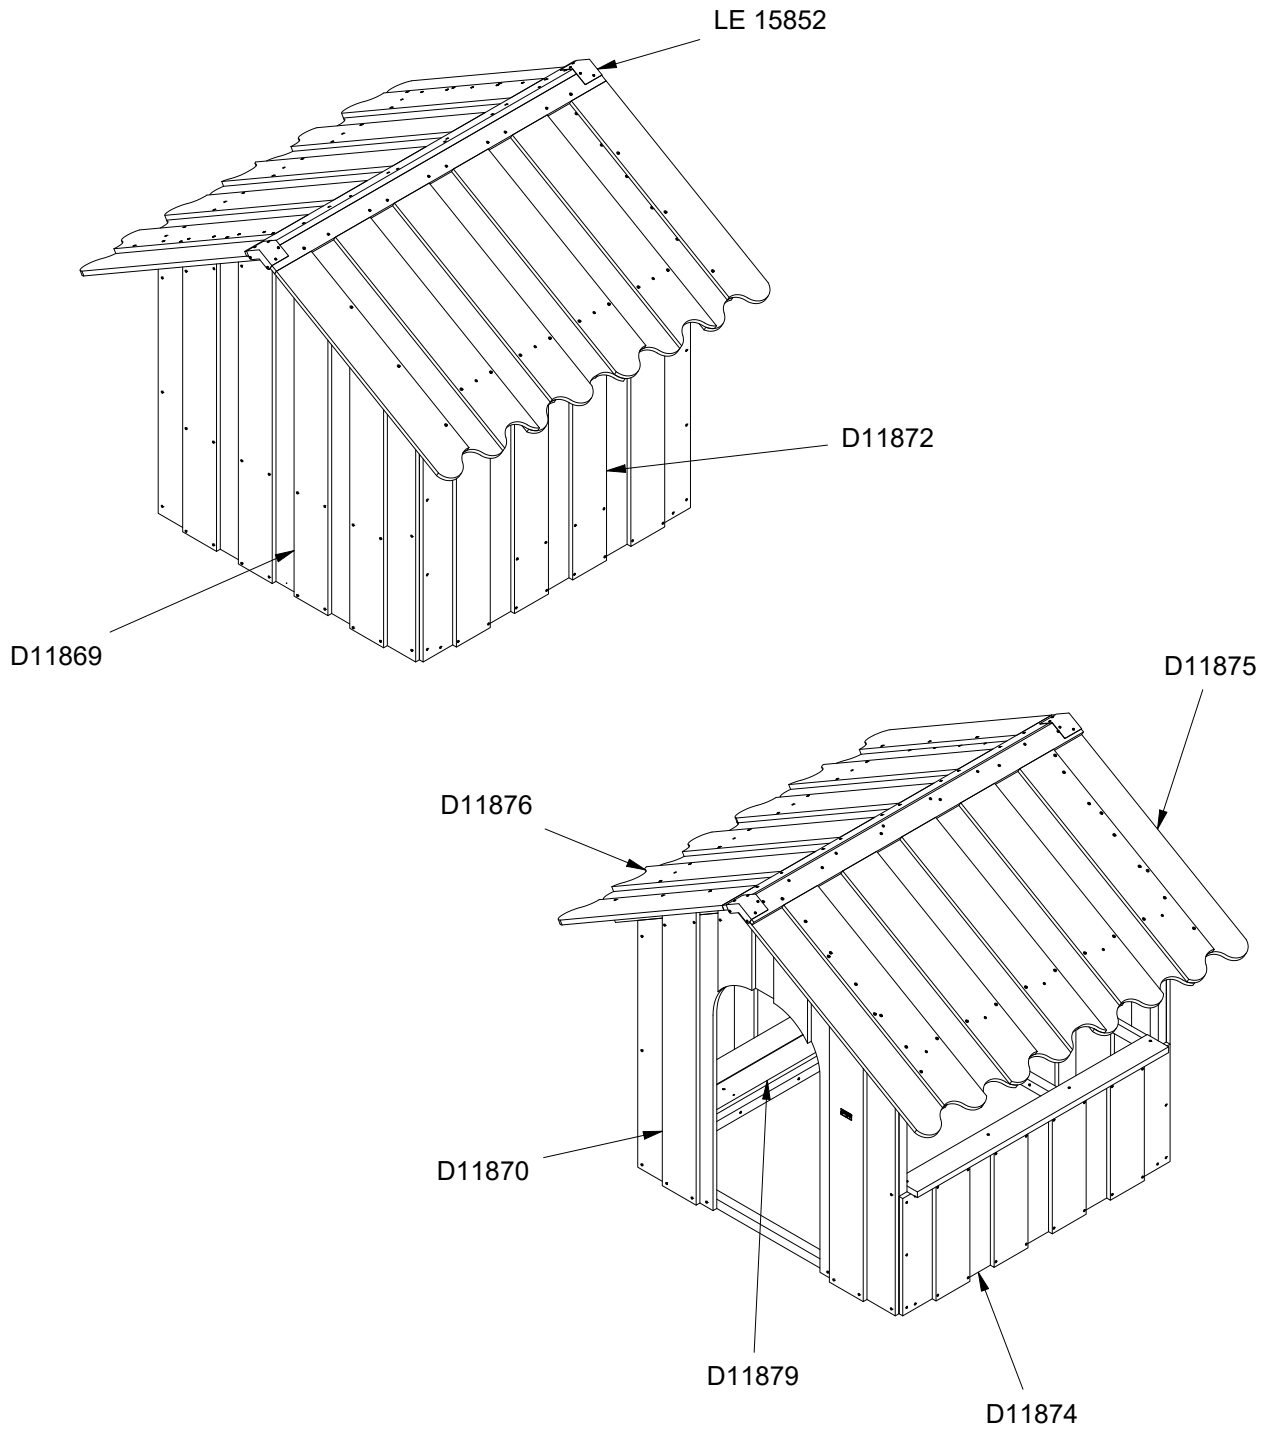

LE20001U
LE20001

1/5

LE20001U
LE20001

2

4h

4,5 x 4,5 x 1,7 m

~223 kg

144x42x161 cm

38 kg

Parts List

QTY	PART NO	DESCRIP.
1	D11872	1500x1200mm, Closed
1	D11869	1445x1668mm, Closed
1	D11870	1445x1668mm, With door
1	D11874	1500x591mm
1	D11875	1850x1227mm, Roof
1	D11876	1850x1227mm, Roof
1	D11879	1350x243x206
2	LE 15852	Bracket

Parts List

QTY	PART NO	DESCRIP.
1	D11869	1445x1668mm, Closed
1	D11870	1445x1668mm, With door
1	D11872	1500x1200mm, Closed
1	D11874	1500x591mm
14	LE16185	Ø5x60 mm Ch

Parts List		
QTY	PART NO	DESCRIP.
1	D11875	1850x1227mm, Roof
1	D11876	1850x1227mm, Roof
2	LE 15852	Bracket
2	LE15901	3x16, PH
1	LE15910	Name tag
6	LE16182	Ø5x50mm
20	LE16186	6x100 Ch
12	LE16198	4x20mm PH