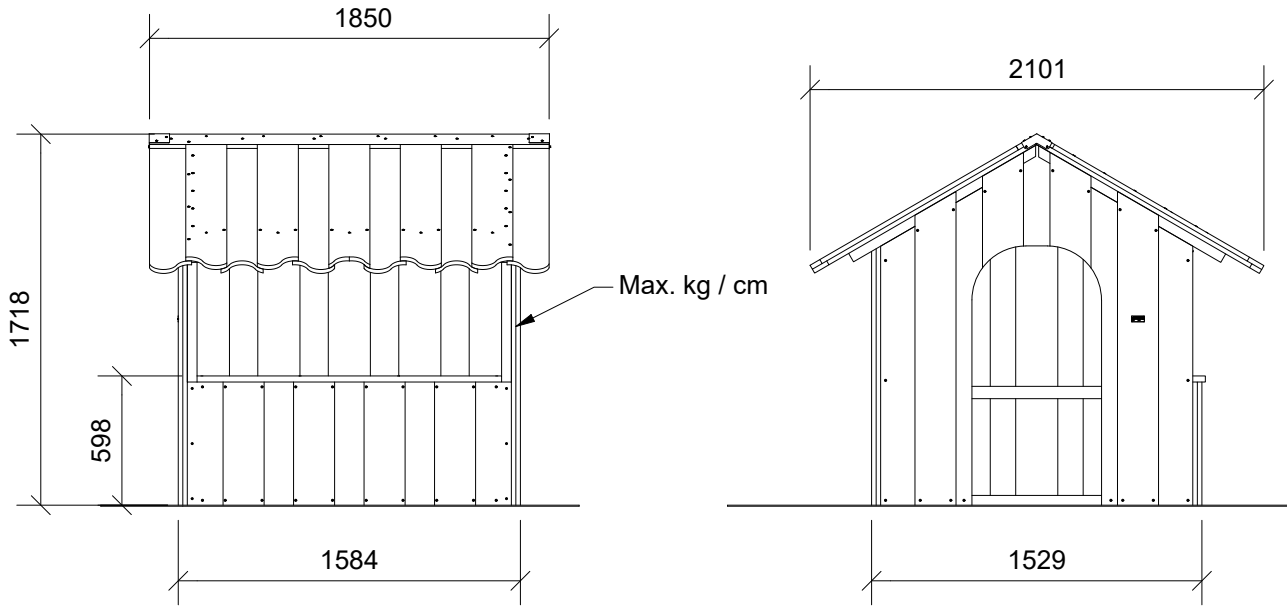

LE20001U
LE20001

1/5

LE20001U
LE20001

2

4h

4,5 x 4,5 x 1,7 m

~223 kg

144x42x161 cm

38 kg

Parts List

QTY	PART NO	DESCRIP.
1	D11872	1500x1200mm, Closed
1	D11869	1445x1668mm, Closed
1	D11870	1445x1668mm, With door
1	D11874	1500x591mm
1	D11875	1850x1227mm, Roof
1	D11876	1850x1227mm, Roof
1	D11879	1350x243x206
2	LE 15852	Bracket

Parts List

QTY	PART NO	DESCRIP.
1	D11869	1445x1668mm, Closed
1	D11870	1445x1668mm, With door
1	D11872	1500x1200mm, Closed
1	D11874	1500x591mm
14	LE16185	Ø5x60 mm Ch

Parts List		
QTY	PART NO	DESCRIP.
1	D11875	1850x1227mm, Roof
1	D11876	1850x1227mm, Roof
2	LE 15852	Bracket
2	LE15901	3x16, PH
1	LE15910	Name tag
6	LE16182	Ø5x50mm
20	LE16186	6x100 Ch
12	LE16198	4x20mm PH