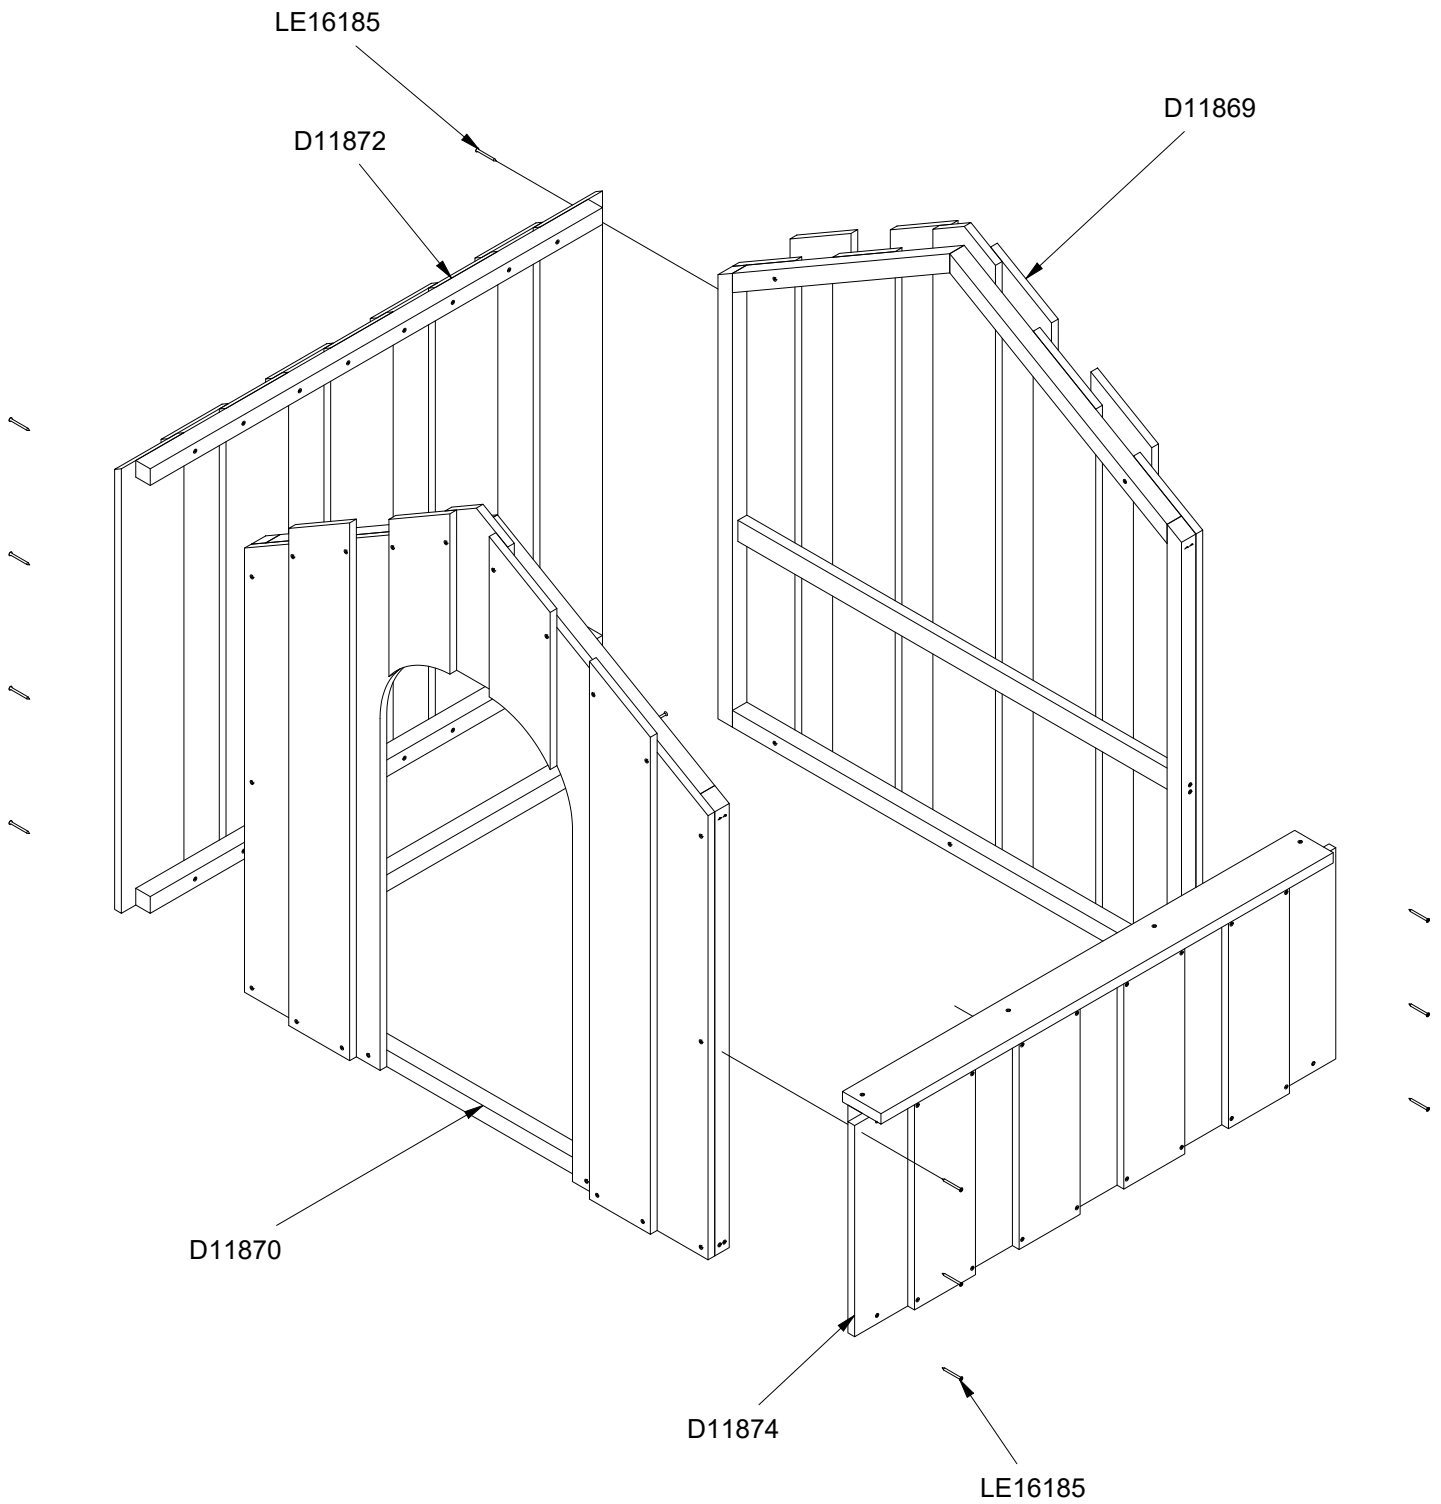

LE20001U
LE20001

1/5

LE20001U
LE20001

2

4h

4,5 x 4,5 x 1,7 m

~223 kg

144x42x161 cm

38 kg

Parts List

QTY	PART NO	DESCRIP.
1	D11872	1500x1200mm, Closed
1	D11869	1445x1668mm, Closed
1	D11870	1445x1668mm, With door
1	D11874	1500x591mm
1	D11875	1850x1227mm, Roof
1	D11876	1850x1227mm, Roof
1	D11879	1350x243x206
2	LE 15852	Bracket

Parts List

QTY	PART NO	DESCRIP.
1	D11869	1445x1668mm, Closed
1	D11870	1445x1668mm, With door
1	D11872	1500x1200mm, Closed
1	D11874	1500x591mm
14	LE16185	Ø5x60 mm Ch

Parts List		
QTY	PART NO	DESCRIP.
1	D11875	1850x1227mm, Roof
1	D11876	1850x1227mm, Roof
2	LE 15852	Bracket
2	LE15901	3x16, PH
1	LE15910	Name tag
6	LE16182	Ø5x50mm
20	LE16186	6x100 Ch
12	LE16198	4x20mm PH